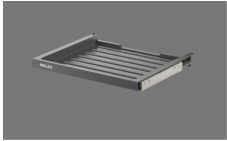

Accessory

Included accessories

[> Weblink](#)
40.002.254.00 / CHF
179.-
Müllex X-Line drawer
X45 Basic