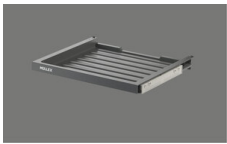

Accessory

Included accessories

[> Weblink](#)
40.002.254.00 / CHF
179.-
Müllex X-Line drawer
X45 Basic