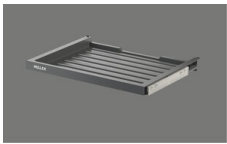

Accessory

Included accessories

[> Weblink](#)
40.002.255.00 / CHF
179.-
Müllex X-Line drawer
X50 Basic