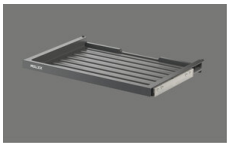

Müllex X-Line Set X55 L5 Basic

[> Web link](#)

Article no.
40.002.274.00

Price CHF
232.- excl. VAT

Product description

Müllex X-Line Set X55 L5 Basic, consisting of
Drawer Basic 550 mm, 80.41.301 +
Waste separation container X55 L5, 80.51.301
System for existing drawer pull-outs, cabinet width 550 mm
Installation height L, 414 mm

Producer art. no. 80.50.301

Accessory

Included accessories

[> Weblink](#)
40.002.256.00 / CHF
232.-
Müllex X-Line drawer
X55 Basic

[> Weblink](#)
40.002.265.00 / CHF
232.-
Müllex X-Line container
X55 L5