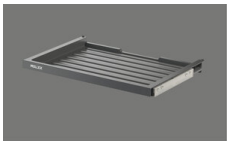

Müllex X-Line Set X55 L5 Basic

[> Web link](#)

Article no.
40.002.274.00

Price CHF
232.- excl. VAT

Product description

Müllex X-Line Set X55 L5 Basic, consisting of
Drawer Basic 550 mm, 80.41.301 +
Waste separation container X55 L5, 80.51.301
System for existing drawer pull-outs, cabinet width 550 mm
Installation height L, 414 mm

Producer art. no. 80.50.301

Accessory

Included accessories

[> Weblink](#)
40.002.256.00 / CHF
232.-
Müllex X-Line drawer
X55 Basic

[> Weblink](#)
40.002.265.00 / CHF
232.-
Müllex X-Line container
X55 L5