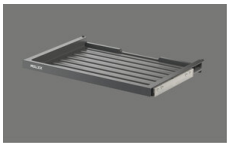

Müllex X-Line Set X55 M5 Basic

[> Web link](#)

Article no.
40.002.275.00

Price CHF
232.- excl. VAT

Product description

Müllex X-Line Set X55 M5 Basic, consisting of
 Drawer Basic 550 mm, 80.41.301 +
 Waste separation container X55 M5, 80.51.302
 System for existing drawer pull-outs, cabinet width 550 mm
 Installation height M, 367 mm

Producer art. no. 80.50.303

Accessory

Included accessories

> Weblink
 40.002.256.00 / CHF
 232.-
 Müllex X-Line drawer
 X55 Basic

> Weblink
 40.002.266.00 / CHF
 232.-
 Müllex X-Line container
 X55 M5