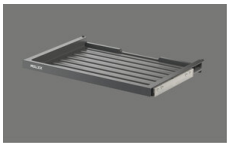

Müllex X-Line Set X55 M5 Basic

[> Web link](#)

Article no.
40.002.275.00

Price CHF
232.- excl. VAT

Product description

Müllex X-Line Set X55 M5 Basic, consisting of
Drawer Basic 550 mm, 80.41.301 +
Waste separation container X55 M5, 80.51.302
System for existing drawer pull-outs, cabinet width 550 mm
Installation height M, 367 mm

Producer art. no. 80.50.303

Accessory

Included accessories

[> Weblink](#)
40.002.256.00 / CHF
232.-
Müllex X-Line drawer
X55 Basic

[> Weblink](#)
40.002.266.00 / CHF
232.-
Müllex X-Line container
X55 M5