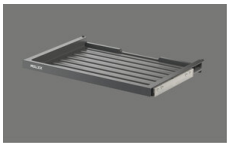

Müllex X-Line Set X55 M7 Basic

[> Web link](#)

Article no.
40.002.447.00

Price CHF
203.- excl. VAT

Product description

Müllex X-Line Set X55 M7 Basic, consisting of
Drawer Basic 550 mm, 80.41.301 +
Waste separation container X55 M7, 80.51.304
System for existing drawer pull-outs, cabinet width 550 mm
Installation height M, 367 mm

Producer art. no. 80.50.307

Accessory

Included accessories

[> Weblink](#)
40.002.256.00 / CHF
203.-
Müllex X-Line drawer
X55 Basic

[> Weblink](#)
40.002.443.00 / CHF
203.-
Müllex X-Line container
X55 M7