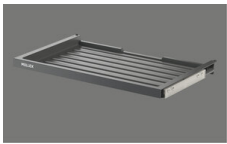

Accessory

Included accessories

[> Weblink](#)
40.002.257.00 / CHF
232.-
Müllex X-Line drawer
X60 Basic