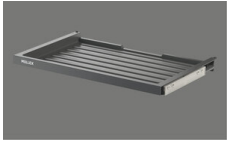

Accessory

Included accessories

[> Weblink](#)
40.002.257.00 / CHF
232.-
Müllex X-Line drawer
X60 Basic