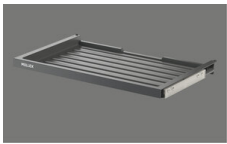

Accessory

Included accessories

[> Weblink](#)
40.002.257.00 / CHF
203.-
Müllex X-Line drawer
X60 Basic