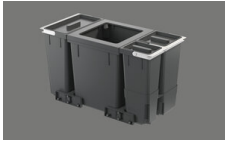

[> Weblink](#)
40.002.269.00 / CHF
328.-
Müllex X-Line container
X80 L6