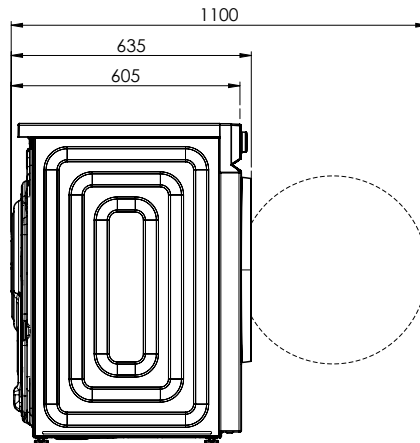

Scope of delivery set offer:

- 1 washing machine WM215 (500.000.162): door hinge left (not changeable)
- 1 Dryer TR215 (500.000.170): door hinge right
- 1 Connection set with screen SKK-SSV (500.000.169)

**Accessory**

Included accessories

[> Weblink](#)

500.000.169.00 / CHF 4.-  
Combination set, black,  
SKK-UDW washer/dryer  
tower

 230V / 10A, T12, 1500mm

 Wasser Zulauf

 Wasser Ablauf

 230V / 10A, T12, 2000mm