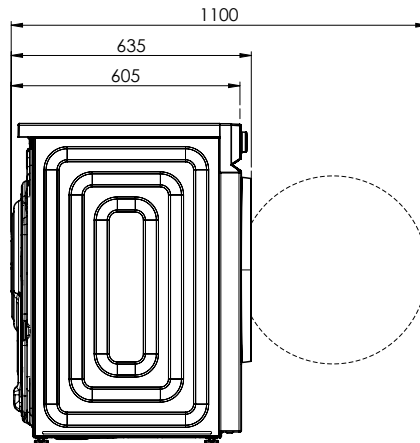

Scope of delivery set offer:

- 1 washing machine WM215 (500.000.162): door hinge left (not changeable)
- 1 Dryer TR215 (500.000.170): door hinge right
- 1 Connection set with screen SKK-SSV (500.000.169)

Accessory

Included accessories

[> Weblink](#)

500.000.169.00 / CHF 4.-
Combination set, black,
SKK-UDW washer/dryer
tower

 230V / 10A, T12, 1500mm

 Wasser Zulauf

 Wasser Ablauf

 230V / 10A, T12, 2000mm