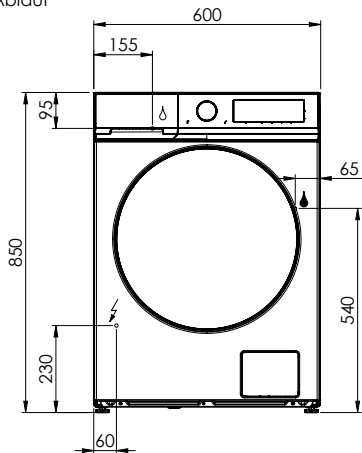

Scope of delivery set offer:

- 1 washing machine WM215 (500.000.162): door hinge left (not changeable)
- 1 Dryer TR215 (500.000.170): door hinge right
- 1 Connection set with screen SKK-SSV (500.000.169)

**Accessory**

Included accessories

[> Weblink](#)

500.000.169.00 / CHF 4.-  
Combination set, black,  
SKK-UDW washer/dryer  
tower

 230V / 10A, T12, 1500mm

 Wasser Zulauf

 Wasser Ablauf

 230V / 10A, T12, 2000mm