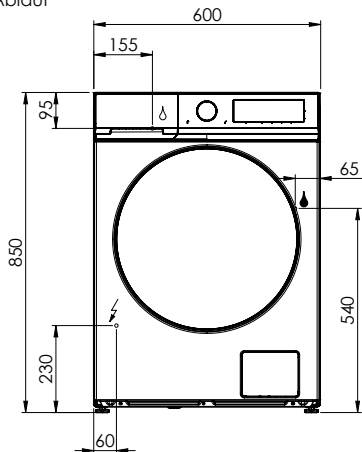

Scope of delivery set offer:

- 1 washing machine WM215 (500.000.162): door hinge left (not changeable)
- 1 Dryer TR215 (500.000.170): door hinge right
- 1 Connection set with screen SKK-SSV (500.000.169)

Accessory

Included accessories

[> Weblink](#)

500.000.169.00 / CHF 4.-
Combination set, black,
SKK-UDW washer/dryer
tower

 230V / 10A, T12, 1500mm

 Wasser Zulauf

 Wasser Ablauf

 230V / 10A, T12, 2000mm