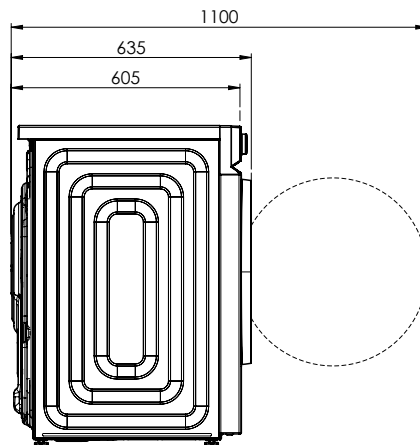

Scope of delivery set offer:

- 1 washing machine WM215 (500.000.162): door hinge left (not changeable)
- 1 Dryer TR215 (500.000.170): door hinge right
- 1 Connection set with screen SKK-SSV (500.000.169)

Accessory

Included accessories

[> Weblink](#)

500.000.169.00 / CHF 4.-
Combination set, black,
SKK-UDW washer/dryer
tower

230V / 10A, T12, 1500mm

Wasser Zulauf

Wasser Ablauf

 230V / 10A, T12, 2000mm