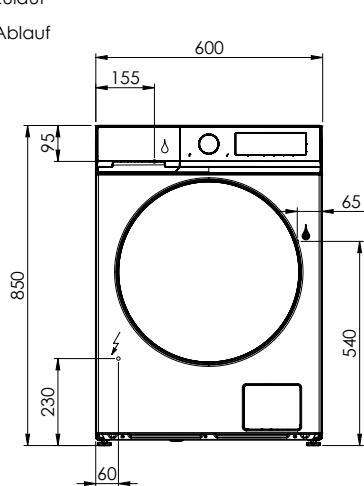

Scope of delivery set offer:

- 1 washing machine WM215 (500.000.162): door hinge left (not changeable)
- 1 Dryer TR215 (500.000.170): door hinge right
- 1 Connection set with screen SKK-SSV (500.000.169)

Accessory

Included accessories

[> Weblink](#)

500.000.169.00 / CHF 4.-
Combination set, black,
SKK-UDW washer/dryer
tower

230V / 10A, T12, 1500mm

Wasser Zulauf

Wasser Ablauf

 230V / 10A, T12, 2000mm