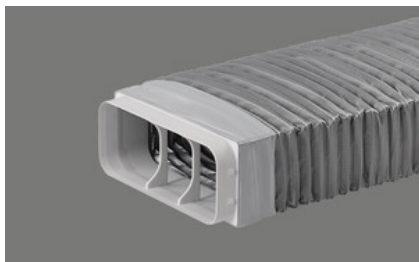

**P-RBFLEX System 150 Rohrbogen mit Flexkanal**

[> Web link](#)

**Article no.**  
40.002.781.00

**Price CHF**  
79.- excl. VAT

**Product description**

Naber Prime flow Exhaust Duct System Pipe Bend with Flexible Duct

Plastic

**Planning note:** To connect Naber Prime flow (connection 222 x 89 mm) with BORA Ecotube (connection 245 x 89 mm), the adapter (P-BA 150, 40.002.806.00) is available / can be ordered separately.