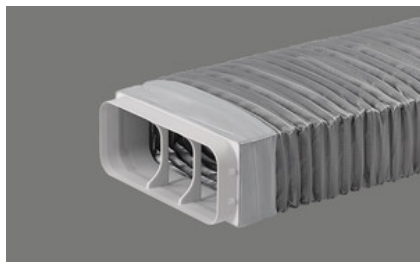

**P-RBFLEX System 150 Rohrbogen mit Flexkanal**

[> Web link](#)

**Article no.**  
40.002.781.00

**Price CHF**  
79.- excl. VAT

**Product description**

Naber Prime flow Exhaust Duct System Pipe Bend with Flexible Duct

Plastic

**Planning note:** To connect Naber Prime flow (connection 222 x 89 mm) with BORA Ecotube (connection 245 x 89 mm), the adapter (P-BA 150, 40.002.806.00) is available / can be ordered separately.