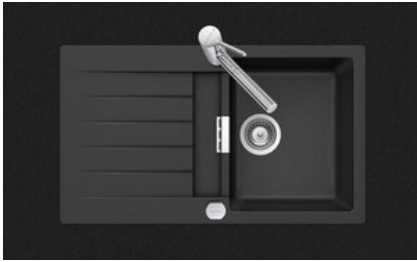

Primus PRI D 100

[> Web link](#)

Fitting style
Topmount sinks
Model
PRI D 100
Material
Cristalite Plus
Article no.
10.102.996.00

Cabinet size
45 cm
Basket
3½" Space-saving
Color
Nero
Price CHF
1'243.- excl. VAT

Dimensions
347x430x195mm
Corner radius
12 mm
Drainboard
Reversible

Basket pre-assembly
without valve assembly

Dispenser - mounting option
Mounting not possible

Standard turning knob

Turning knob Schock

Prices (as of 05.05.26/excl. VAT)

Model	Material	Basket	Drainboard	Article no.	Price CHF
Primus PRI D 100	Cristalite Plus, Nero	3½" Space-saving	Reversible	10.102.996.00	1'243.- > Weblink

Product description

Material

Granite sinks Cristalite Plus: Schock sinks are composed of approx. 80 % quartz, the hardest component of granite. The quartz is bound by the highest quality of acrylic. The composition of acrylic and quartz makes the sinks extremely resistant against scratches and dirt and is responsible for their longevity.