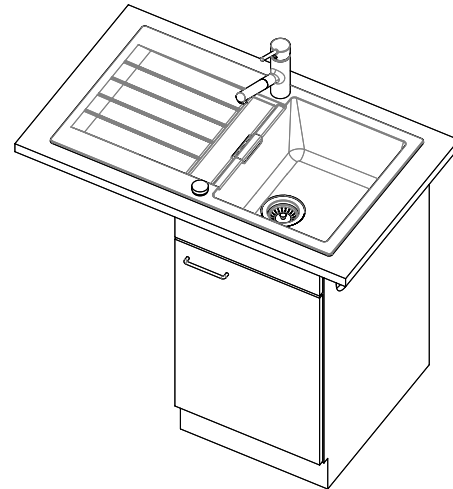

Primus PRI D 100

Masse / Ausschnittkontur
Dimensions / contour de découpe
Dimensioni / contorno dell'apertura