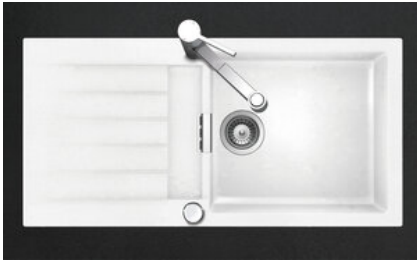

Primus PRI D 100L
[> Web link](#)

Fitting style
 Topmount sinks

Model
 PRI D 100L

Material
 Cristalite Plus

Article no.
 10.103.001.00

Cabinet size
 60 cm

Basket
 3½" Space-saving

Color
 Alpina/Superwhite

Price CHF
 1'323.- excl. VAT

Dimensions
 478x430x195mm

Corner radius
 12 mm

Drainboard
 Reversible

Dispenser - mounting option

Prices (as of 20.06.26/excl. VAT)

Model	Material	Basket	Drainboard	Article no.	Price CHF	
Primus PRI D 100L	Cristalite Plus, Nero	3½" Space-saving	Reversible	10.103.000.00	1'419.-	> Weblink
	Cristalite Plus, Alpina/Superwhite	3½" Space-saving	Reversible	10.103.001.00	1'323.-	> Weblink

Product description
Material

Granite sinks Cristalite Plus: Schock sinks are composed of approx. 80 % quartz, the hardest component of granite. The quartz is bound by the highest quality of acrylic. The composition of acrylic and quartz makes the sinks extremely resistant against scratches and dirt and is responsible for their longevity.