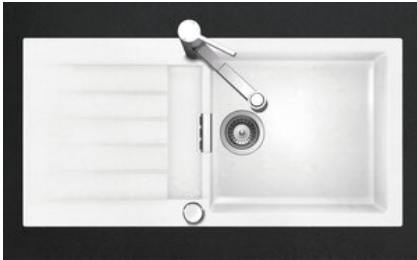

Primus PRI D 100L
[> Web link](#)

Fitting style
 Topmount sinks

Model
 PRI D 100L

Material
 Cristalite Plus

Article no.
 10.103.001.00

Cabinet size
 60 cm

Basket
 3½" Space-saving

Color
 Alpina/Superwhite

Price CHF
 1'323.- excl. VAT

Dimensions
 478x430x195mm

Corner radius
 12 mm

Drainboard
 Reversible

Dispenser - mounting option

Prices (as of 04.05.26/excl. VAT)

Model	Material	Basket	Drainboard	Article no.	Price CHF	
Primus PRI D 100L	Cristalite Plus, Nero	3½" Space-saving	Reversible	10.103.000.00	1'419.-	> Weblink
	Cristalite Plus, Alpina/Superwhite	3½" Space-saving	Reversible	10.103.001.00	1'323.-	> Weblink

Product description
Material

Granite sinks Cristalite Plus: Schock sinks are composed of approx. 80 % quartz, the hardest component of granite. The quartz is bound by the highest quality of acrylic. The composition of acrylic and quartz makes the sinks extremely resistant against scratches and dirt and is responsible for their longevity.