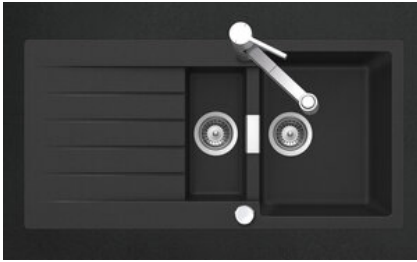

**Primus PRI D 150**
[> Web link](#)

**Fitting style**  
Topmount sinks

**Model**  
PRI D 150

**Material**  
Cristalite Plus

**Article no.**  
10.102.998.00

**Cabinet size**  
60 cm

**Basket**  
3½" Space-saving

**Color**  
Nero

**Price CHF**  
1'594.- excl. VAT

**Dimensions**  
344x430x195mm

**Corner radius**  
12 mm

**Drainboard**  
Reversible

**Dispenser - mounting option**

Prices (as of 20.06.26/excl. VAT)

Model	Material	Basket	Drainboard	Article no.	Price CHF	
Primus PRI D 150	Cristalite Plus, Nero	3½" Space-saving	Reversible	10.102.998.00	1'594.-	<a href="#">&gt; Weblink</a>
	Cristalite Plus, Alpina/Superwhite	3½" Space-saving	Reversible	10.102.999.00	1'533.-	<a href="#">&gt; Weblink</a>

**Product description**
**Material**

Granite sinks Cristalite Plus: Schock sinks are composed of approx. 80 % quartz, the hardest component of granite. The quartz is bound by the highest quality of acrylic. The composition of acrylic and quartz makes the sinks extremely resistant against scratches and dirt and is responsible for their longevity.