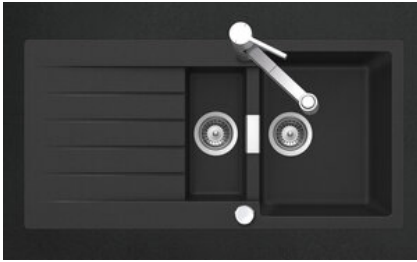

**Primus PRI D 150**
[> Web link](#)

**Fitting style**  
Topmount sinks

**Model**  
PRI D 150

**Material**  
Cristalite Plus

**Article no.**  
10.102.998.00

**Cabinet size**  
60 cm

**Basket**  
3½" Space-saving

**Color**  
Nero

**Price CHF**  
1'594.- excl. VAT

**Dimensions**  
344x430x195mm

**Corner radius**  
12 mm

**Drainboard**  
Reversible

**Dispenser - mounting option**

Prices (as of 21.06.26/excl. VAT)

Model	Material	Basket	Drainboard	Article no.	Price CHF	
Primus PRI D 150	Cristalite Plus, Nero	3½" Space-saving	Reversible	10.102.998.00	1'594.-	<a href="#">&gt; Weblink</a>
	Cristalite Plus, Alpina/Superwhite	3½" Space-saving	Reversible	10.102.999.00	1'533.-	<a href="#">&gt; Weblink</a>

**Product description**
**Material**

Granite sinks Cristalite Plus: Schock sinks are composed of approx. 80 % quartz, the hardest component of granite. The quartz is bound by the highest quality of acrylic. The composition of acrylic and quartz makes the sinks extremely resistant against scratches and dirt and is responsible for their longevity.