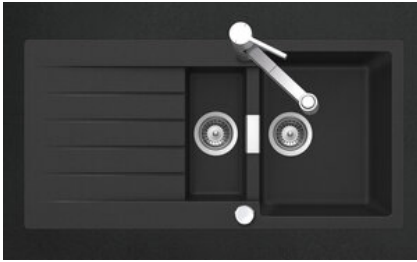

Primus PRI D 150
[> Web link](#)

Fitting style
Topmount sinks

Model
PRI D 150

Material
Cristalite Plus

Article no.
10.102.998.00

Cabinet size
60 cm

Basket
3½" Space-saving

Color
Nero

Price CHF
1'594.- excl. VAT

Dimensions
344x430x195mm

Corner radius
12 mm

Drainboard
Reversible

Dispenser - mounting option

Prices (as of 06.05.26/excl. VAT)

Model	Material	Basket	Drainboard	Article no.	Price CHF	
Primus PRI D 150	Cristalite Plus, Nero	3½" Space-saving	Reversible	10.102.998.00	1'594.-	> Weblink
	Cristalite Plus, Alpina/Superwhite	3½" Space-saving	Reversible	10.102.999.00	1'533.-	> Weblink

Product description
Material

Granite sinks Cristalite Plus: Schock sinks are composed of approx. 80 % quartz, the hardest component of granite. The quartz is bound by the highest quality of acrylic. The composition of acrylic and quartz makes the sinks extremely resistant against scratches and dirt and is responsible for their longevity.