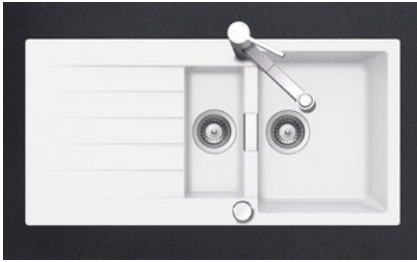

Primus PRI D 150
[> Web link](#)

Fitting style
Topmount sinks

Model
PRI D 150

Material
Cristalite Plus

Article no.
10.102.999.00

Cabinet size
60 cm

Basket
3½" Space-saving

Color
Alpina/Superwhite

Price CHF
1'533.- excl. VAT

Dimensions
344x430x195mm

Corner radius
12 mm

Drainboard
Reversible

Dispenser - mounting option

Prices (as of 05.05.26/excl. VAT)

Model	Material	Basket	Drainboard	Article no.	Price CHF	
Primus PRI D 150	Cristalite Plus, Nero	3½" Space-saving	Reversible	10.102.998.00	1'594.-	> Weblink
	Cristalite Plus, Alpina/Superwhite	3½" Space-saving	Reversible	10.102.999.00	1'533.-	> Weblink

Product description
Material

Granite sinks Cristalite Plus: Schock sinks are composed of approx. 80 % quartz, the hardest component of granite. The quartz is bound by the highest quality of acrylic. The composition of acrylic and quartz makes the sinks extremely resistant against scratches and dirt and is responsible for their longevity.