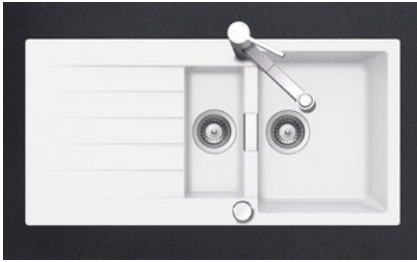

Primus PRI D 150
[> Web link](#)

Fitting style
Topmount sinks

Model
PRI D 150

Material
Cristalite Plus

Article no.
10.102.999.00

Cabinet size
60 cm

Basket
3½" Space-saving

Color
Alpina/Superwhite

Price CHF
1'533.- excl. VAT

Dimensions
344x430x195mm

Corner radius
12 mm

Drainboard
Reversible

Dispenser - mounting option

Prices (as of 20.06.26/excl. VAT)

Model	Material	Basket	Drainboard	Article no.	Price CHF	
Primus PRI D 150	Cristalite Plus, Nero	3½" Space-saving	Reversible	10.102.998.00	1'594.-	> Weblink
	Cristalite Plus, Alpina/Superwhite	3½" Space-saving	Reversible	10.102.999.00	1'533.-	> Weblink

Product description
Material

Granite sinks Cristalite Plus: Schock sinks are composed of approx. 80 % quartz, the hardest component of granite. The quartz is bound by the highest quality of acrylic. The composition of acrylic and quartz makes the sinks extremely resistant against scratches and dirt and is responsible for their longevity.