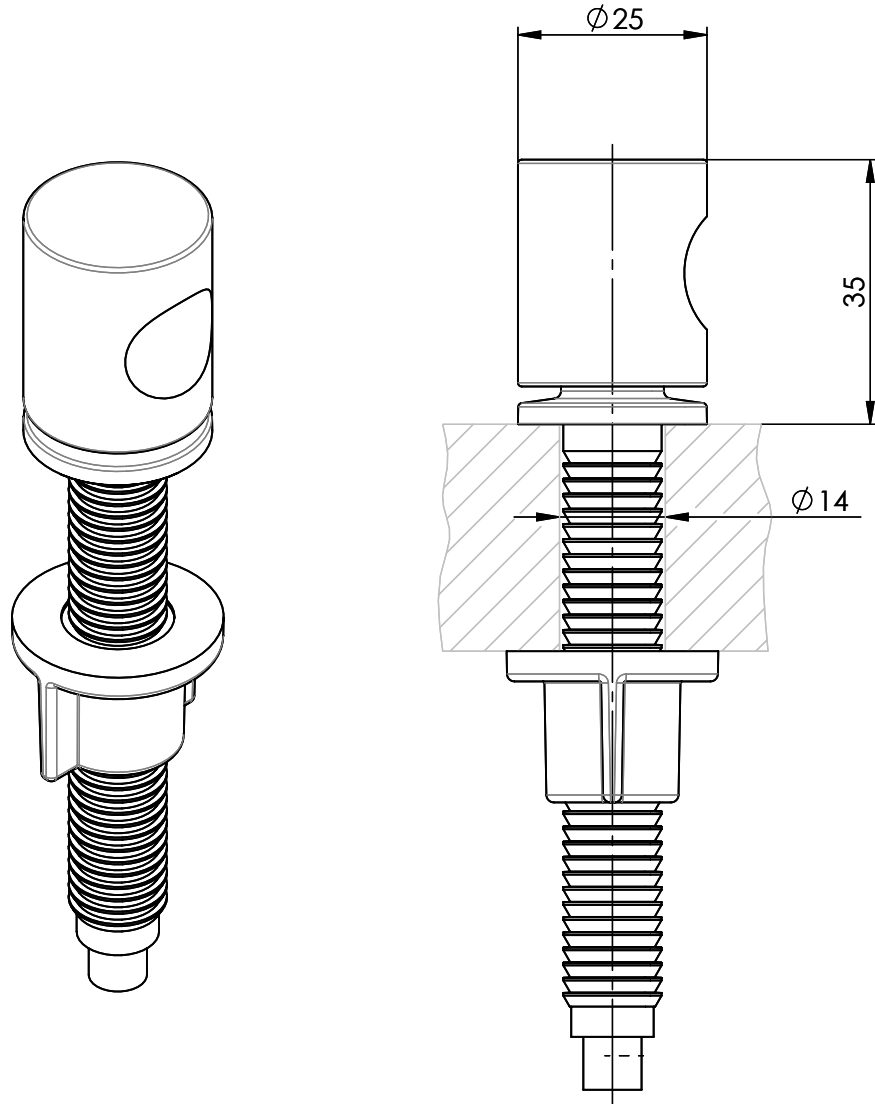

Suter Inox AG
Schachenstrasse 20
CH-5116 Schinznach-Bad
Tel. +41 56 463 63 33
Fax +41 56 463 63 30
E-Mail: suter@suter.ch

Zugknopf Advant

A
B
C
D
E
F
F

Für dieses Dokument und den darin dargestellten Gegenstand behalten wir uns alle Rechte vor. Vervielfältigung, Bekanntgabe an Dritte oder Verwendung seines Inhalts, ohne unsere Zustimmung ist verboten. © Copyright 2005 Suter Inox AG. All rights reserved.

Artikel Nr.:

Zeichn.Nr.: 13.10-06.1002.00.00

Index 01+

daf

14.11.2006