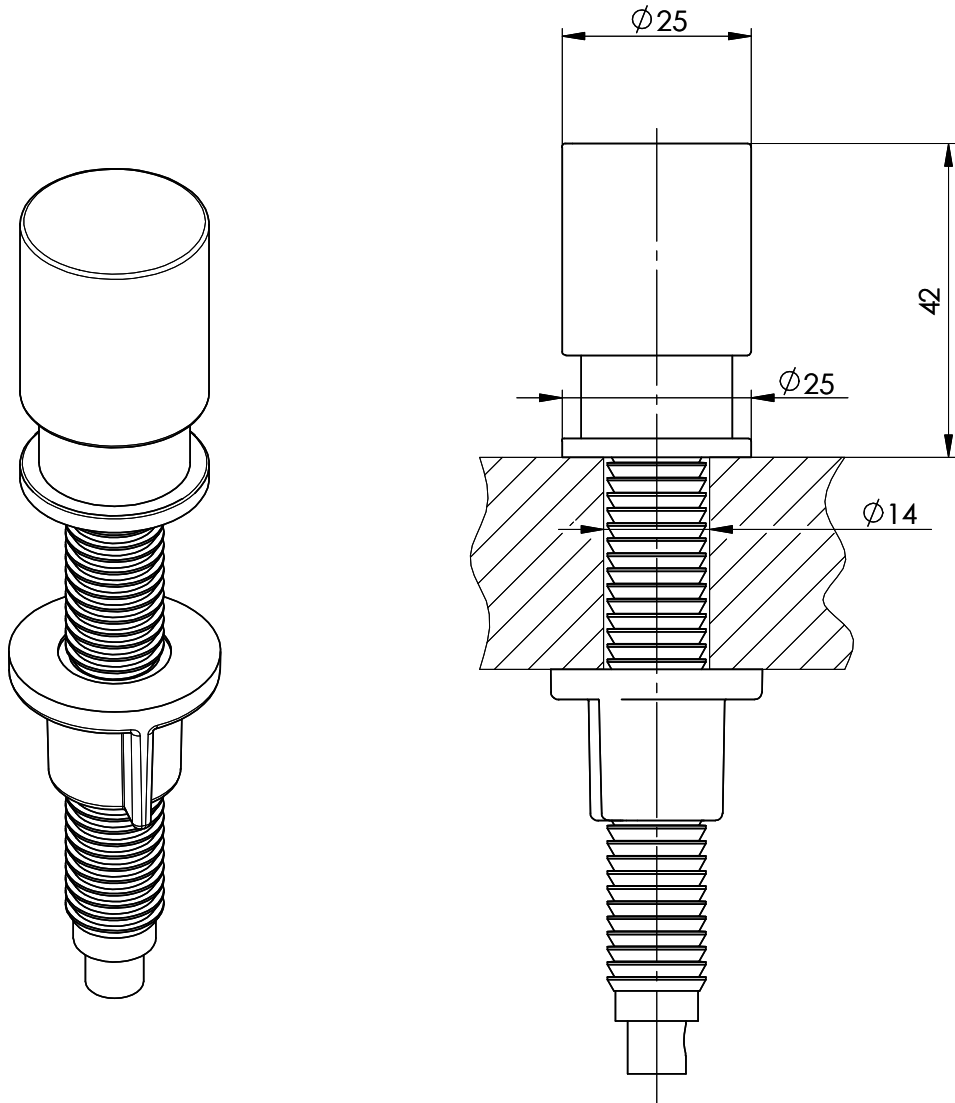

Suter Inox AG
Schachenstrasse 20
CH-5116 Schinznach-Bad
Tel. +41 56 463 63 33
Fax +41 56 463 63 30
E-Mail: suter@suter.ch

Zugknopf Pinocchio

SUTER

inox technik

A
B
C
D
E
F
F

Für dieses Dokument und den darin dargestellten Gegenstand behalten wir uns alle Rechte vor. Vervielfältigung, Bekanntgabe an Dritte oder Verwendung seines Inhalts, ohne unsere Zustimmung ist verboten. © Copyright 2005 Suter Inox AG. All rights reserved.

Artikel Nr.:

Zeichn.Nr.: 13.10-06.1001.00.00

Index 00+

daf

24.08.2006