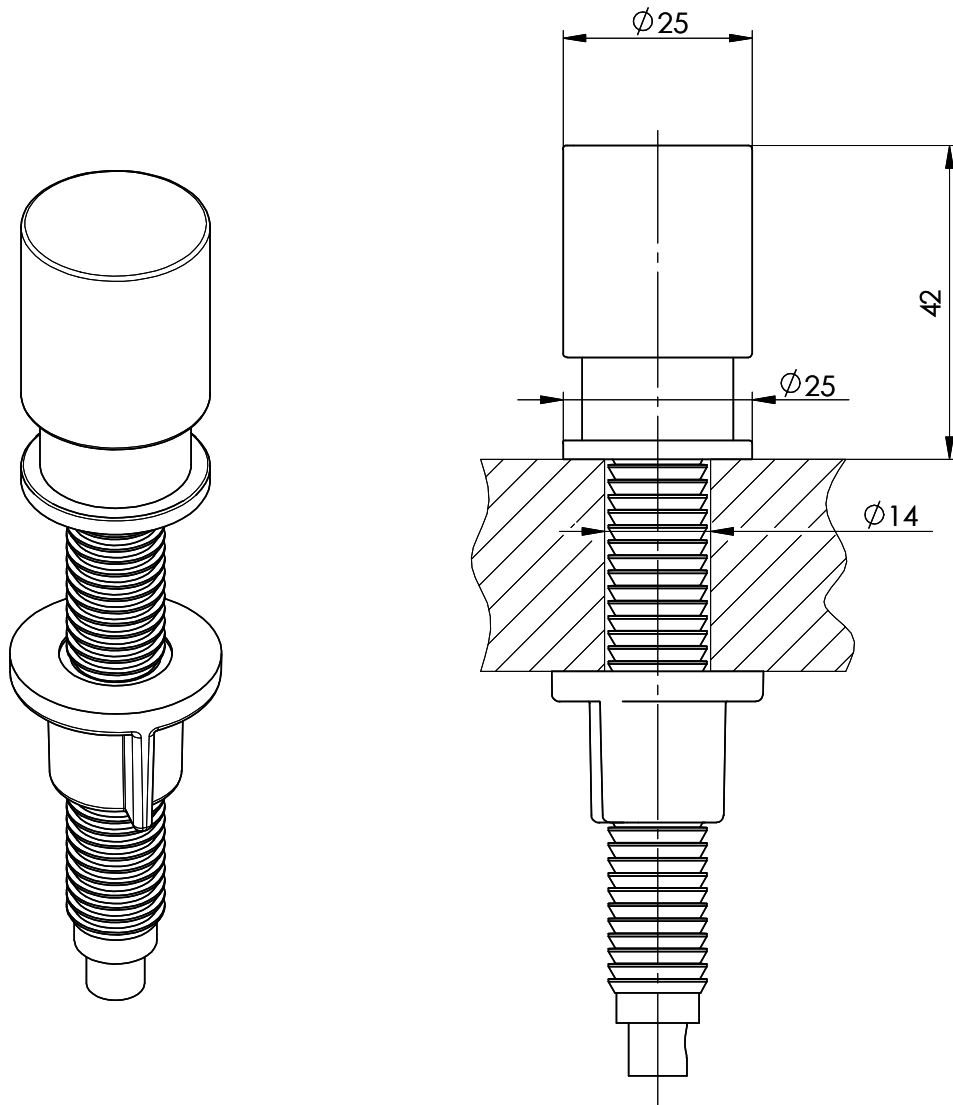

1

2

3

4

Suter Inox AG
Schachenstrasse 20
CH-5116 Schinznach-Bad
Tel. +41 56 463 63 33
Fax +41 56 463 63 30
E-Mail: suter@suter.ch

Zugknopf Pinocchio

SUTER

i n o x technik

A

B

C

D

E

F

Für dieses Dokument und den darin dargestellten Gegenstand behalten wir uns alle Rechte vor. Vervielfältigung, Bekanntgabe an Dritte oder Verwendung seines Inhalts, ohne unsere Zustimmung ist verboten. © Copyright 2005 Suter Inox AG. All rights reserved.

Artikel Nr.:

Zeichn.Nr.: 13.10-06.1001.00.00

Index 00+

daf

24.08.2006