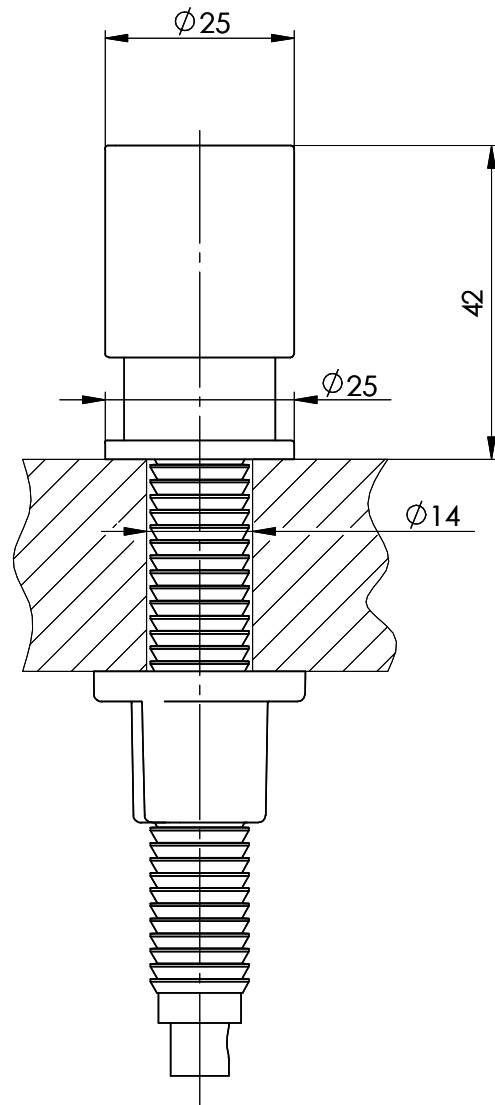

1

2

3

4

Suter Inox AG
Schachenstrasse 20
CH-5116 Schinznach-Bad
Tel. +41 56 463 63 33
Fax +41 56 463 63 30
E-Mail: suter@suter.ch

Zugknopf Pinocchio

SUTER

inox technik

A

B

C

D

E

F

Rür dieses Dokument und den darin dargestellten Gegenstand behalten wir uns alle Rechte vor. Vervielfältigung, Bekanntgabe an Dritte oder Verwendung seines Inhalts, ohne unsere Zustimmung ist verboten. © Copyright 2005 Suter Inox AG. All rights reserved.

Artikel Nr.:

Zeichn.Nr.: 13.10-06.1001.00.00

Index 00+

daf

24.08.2006