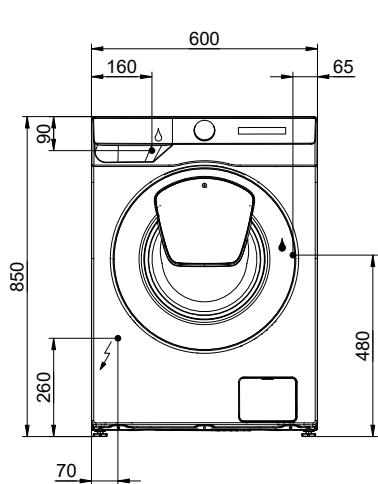

230V 10A T12 - L=2000mm

Wasser Zulauf

Wasser Abfluss