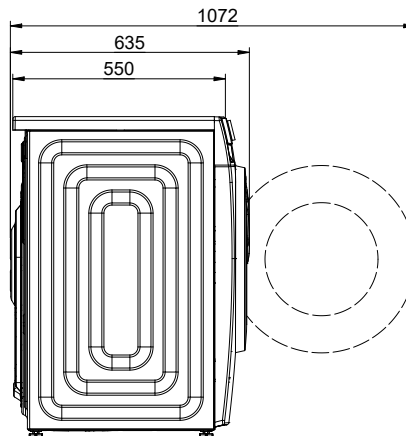

230V 10A T12 - L=2000mm

Wasser Zulauf

Wasser Abfluss