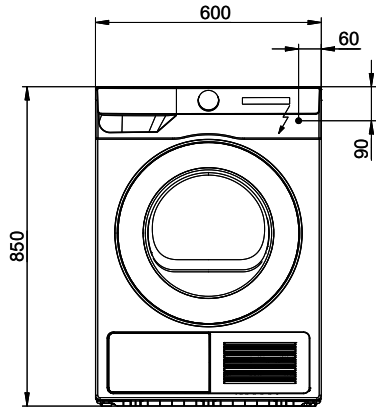

230V / 10A T12 L=1500mm