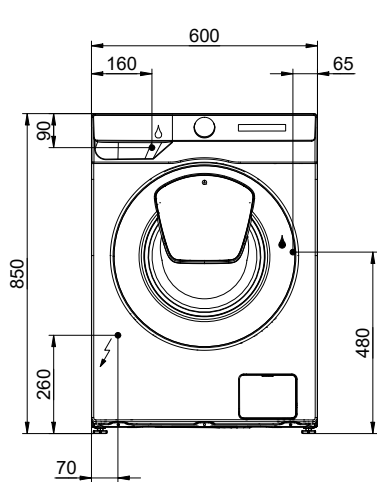

230V 10A T12 - L=2000mm

Wasser Zulauf

Wasser Ablauf