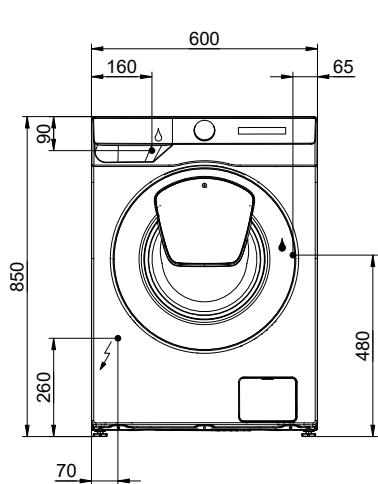

230V 10A T12 - L=2000mm

Wasser Zulauf

Wasser Ablauf