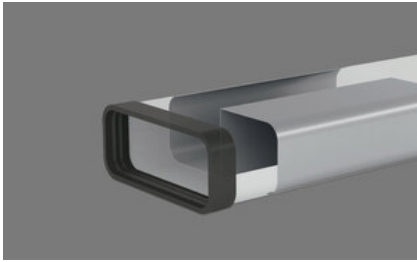

SF-VRO 150 support

[> Web link](#)

Article no.
40.001.897.00

Price CHF
45.- excl. VAT

Product description

Naber Compair Steel flow SF-VRO 150 Spacer

Galvanised steel, L 300 mm

Insert in flat duct SF-VRO 500/1000, for installation in the floor
1 piece required for SF-VRO 500
2 pieces required for SF-VRO 1000
Maximum load 100 kg

Planning tips

To connect Naber Steel Flow (connection 222 x 89 mm) to BORA Ecotube (connection 245 x 89 mm), a Steel Flow adapter (SA-BA 150 adapter, 40.001.002.00) is available / to be ordered separately.