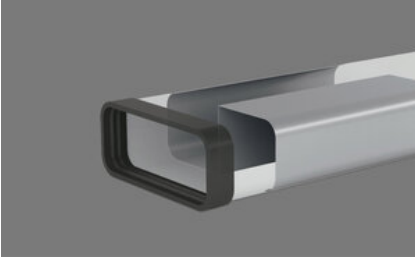

SF-VRO 150 support

[> Web link](#)

Article no.
40.001.897.00

Price CHF
45.- excl. VAT

Product description

Naber Compair Steel flow SF-VRO 150 Spacer

Galvanised steel, L 300 mm

Insert in flat duct SF-VRO 500/1000, for installation in the floor
1 piece required for SF-VRO 500
2 pieces required for SF-VRO 1000
Maximum load 100 kg

Planning tips

To connect Naber Steel Flow (connection 222 x 89 mm) to BORA Ecotube (connection 245 x 89 mm), a Steel Flow adapter (SA-BA 150 adapter, 40.001.002.00) is available / to be ordered separately.