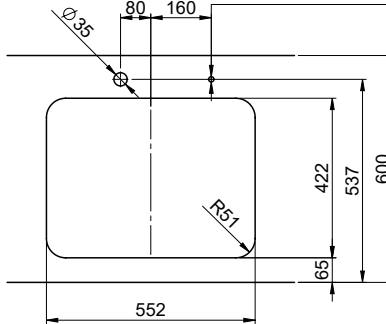

Bohrung für Zug- und Druckknöpfe ø14
Bohrung für Drehknopf ø25
Trou pour boutons et Poussoirs de commande ø14
Trou pour bouton rotatif ø25
Foro per Pomelli tiranti e Pomelli pulsanti ø14
Foro per Pomolo girevoli ø25