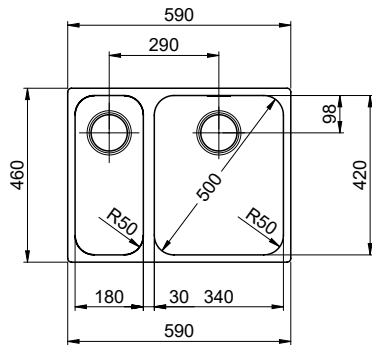

Bohrung für Zug- und Druckknöpfe ø14
Bohrung für Drehknopf ø25
Trou pour boutons et Poussoirs de commande ø14
Trou pour bouton rotatif ø25
Foro per Pomelli tiranti e Pomelli pulsanti ø14
Foro per Pomolo girevoli ø25