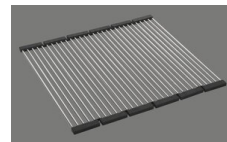

> Weblink
40.001.138.00 / CHF
125.-
Inox Pad