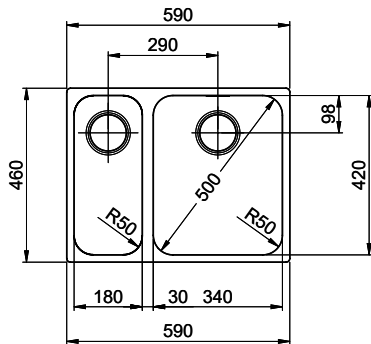

Bohrung für Zug- und Druckknöpfe ø14
Bohrung für Drehknopf ø25
Trou pour boutons et Pousoirs de commande ø14
Trou pour bouton rotatif ø25
Foro per Pomelli tiranti e Pomelli pulsanti ø14
Foro per Pomolo girevoli ø25