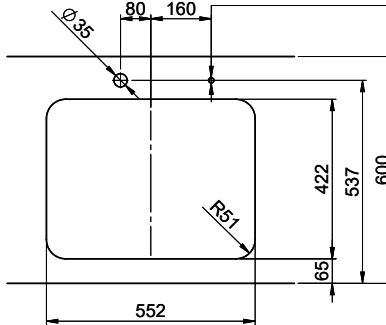

Bohrung für Zug- und Druckknöpfe ø14
Bohrung für Drehknopf ø25
Trou pour boutons et Pousoirs de commande ø14
Trou pour bouton rotatif ø25
Foro per Pomelli tiranti e Pomelli pulsanti ø14
Foro per Pomolo girevoli ø25