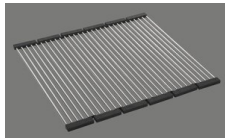

[> Weblink](#)
40.001.138.00 / CHF
125.-
Inox Pad