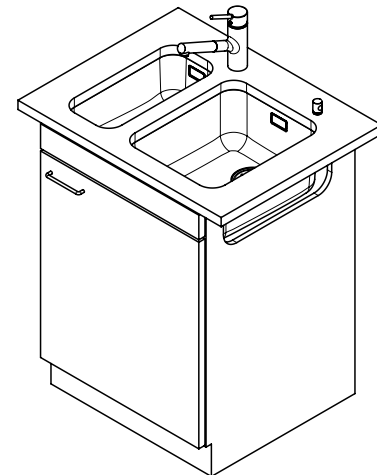

Bohrung für Zug- und Druckknöpfe ø14
Bohrung für Drehknopf ø25
Trou pour boutons et Pousoirs de commande ø14
Trou pour bouton rotatif ø25
Foro per Pomelli tiranti e Pomelli pulsanti ø14
Foro per Pomolo girevoli ø25