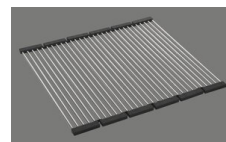

> Weblink
40.001.138.00 / CHF
125.-
Inox Pad