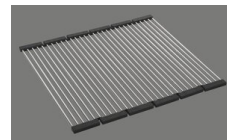

> Weblink
40.001.138.00 / CHF
125.-
Inox Pad