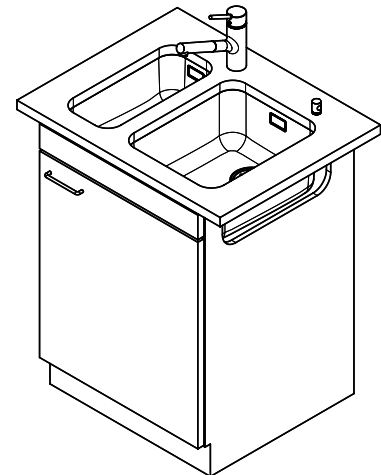

Silver Star SIL 18U + SIL 34U

Masse / Ausschnittkontur
Dimensions / contour de découpe
Dimensioni / contorno dell'apertura

Bohrung für Zug- und Druckknöpfe ø14
Bohrung für Drehknopf ø25
Trou pour boutons et Pousoirs de commande ø14
Trou pour bouton rotatif ø25
Foro per Pomelli tiranti e Pomelli pulsanti ø14
Foro per Pomolo girevoli ø25