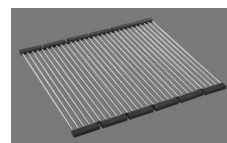

> Weblink
40.001.138.00 / CHF
125.-
Inox Pad