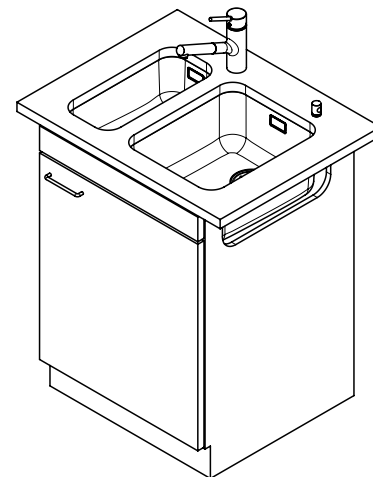

Silver Star SIL 18U + SIL 34U

Masse / Ausschnittkontur
Dimensions / contour de découpe
Dimensioni / contorno dell'apertura

Bohrung für Zug- und Druckknöpfe ø14
Bohrung für Drehknopf ø25
Trou pour boutons et Pousoirs de commande ø14
Trou pour bouton rotatif ø25
Foro per Pomelli tiranti e Pomelli pulsanti ø14
Foro per Pomolo girevoli ø25