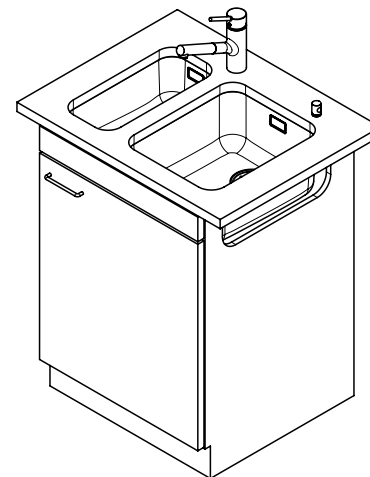

Silver Star SIL 18U + SIL 34U

Masse / Ausschnittkontur
Dimensions / contour de découpe
Dimensioni / contorno dell'apertura

Bohrung für Zug- und Druckknöpfe ø14
Bohrung für Drehknopf ø25
Trou pour boutons et Pousoirs de commande ø14
Trou pour bouton rotatif ø25
Foro per Pomelli tiranti e Pomelli pulsanti ø14
Foro per Pomolo girevoli ø25