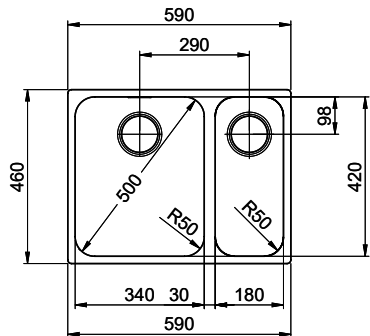

Bohrung für Zug- und Druckknöpfe ø14
Bohrung für Drehknopf ø25
Trou pour boutons et Pousoirs de commande ø14
Trou pour bouton rotatif ø25
Foro per Pomelli tiranti e Pomelli pulsanti ø14
Foro per Pomolo girevoli ø25