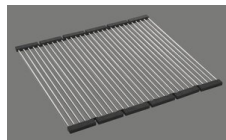

Dispenser - mounting option
Free choice of positioning

Overflow and drain technology
Standard pull-up knob

Prices (as of 07.05.26/excl. VAT)

Model	Material	Basket	Small bowl	Article no.	Price CHF	
Silver Star SIL 18/34U	Stainless steel 18/10, Matt	3½" Tipo	Left	10.103.092.00	1'277.-	> Weblink
	Stainless steel 18/10, Polished	3½" Tipo	Left	10.103.619.00	1'277.-	> Weblink
	Stainless steel 18/10, Matt	3½" Tipo	Right	10.103.093.00	1'277.-	> Weblink
	Stainless steel 18/10, Polished	3½" Tipo	Right	10.103.622.00	1'277.-	> Weblink
	Stainless steel 18/10, Matt	3½" Space-saving	Left	10.102.667.00	1'318.-	> Weblink
	Stainless steel 18/10, Polished	3½" Space-saving	Right	10.103.621.00	1'318.-	> Weblink
	Stainless steel 18/10, Matt	3½" Space-saving	Right	10.102.668.00	1'318.-	> Weblink
	Stainless steel 18/10, Polished	3½" Space-saving	Left	10.103.618.00	1'318.-	> Weblink

Accessory

Optional accessories

> Weblink
40.000.914.00 / CHF
106.-
Colander, perforated

> Weblink
40.001.290.00 / CHF
106.-
Colander, unperforated

> Weblink
40.000.915.00 / CHF
151.-
Chopping board, made of
glass, white

> Weblink
40.001.147.00 / CHF
151.-
Chopping board, made of
wood

> Weblink
40.001.138.00 / CHF
125.-
Inox Pad

Compatible Articles

> Weblink
40.001.314.00 / CHF
155.-
Dispenser Nano

> Weblink
40.001.024.00 / CHF
427.-
Müllex Boxx 55/60-R Bio