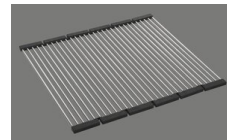

> Weblink
40.001.138.00 / CHF
125.-
Inox Pad