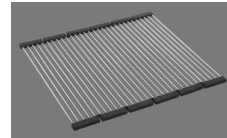

> Weblink
40.001.138.00 / CHF
125.-
Inox Pad