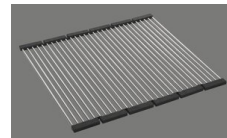

> Weblink
40.001.138.00 / CHF
125.-
Inox Pad