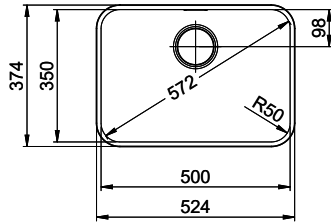

Bohrung für Zug- und Druckknöpfe ø14
Bohrung für Drehknopf ø25
Trou pour boutons et Poussoirs de commande ø14
Trou pour bouton rotatif ø25
Foro per Pomelli tiranti e Pomelli pulsanti ø14
Foro per Pomolo girevoli ø25