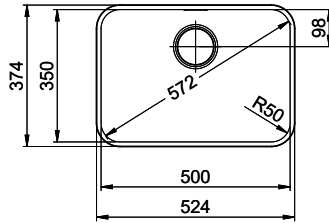

Bohrung für Zug- und Druckknöpfe ø14
Bohrung für Drehknopf ø25
Trou pour boutons et Poussoirs de commande ø14
Trou pour bouton rotatif ø25
Foro per Pomelli tiranti e Pomelli pulsanti ø14
Foro per Pomolo girevoli ø25