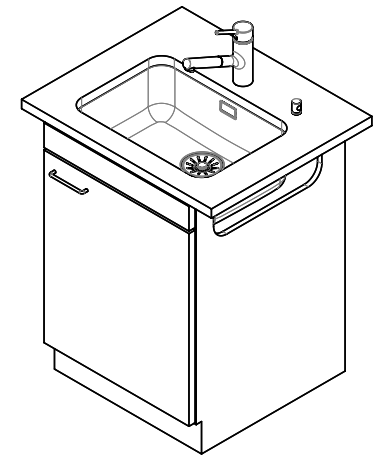

Bohrung für Zug- und Druckknöpfe ø14
Bohrung für Drehknopf ø25
Trou pour boutons et Poussoirs de commande ø14
Trou pour bouton rotatif ø25
Foro per Pomelli tiranti e Pomelli pulsanti ø14
Foro per Pomolo girevoli ø25