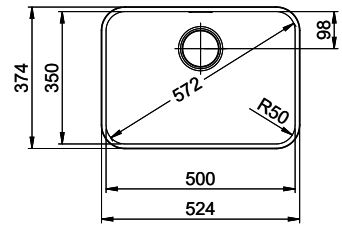

Bohrung für Zug- und Druckknöpfe ø14
Bohrung für Drehknopf ø25
Trou pour boutons et Poussoirs de commande ø14
Trou pour bouton rotatif ø25
Foro per Pomelli tiranti e Pomelli pulsanti ø14
Foro per Pomolo girevoli ø25