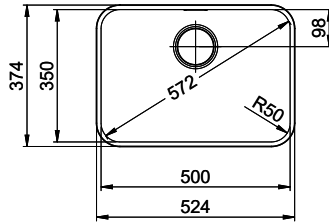

Bohrung für Zug- und Druckknöpfe ø14
Bohrung für Drehknopf ø25
Trou pour boutons et Poussoirs de commande ø14
Trou pour bouton rotatif ø25
Foro per Pomelli tiranti e Pomelli pulsanti ø14
Foro per Pomolo girevoli ø25