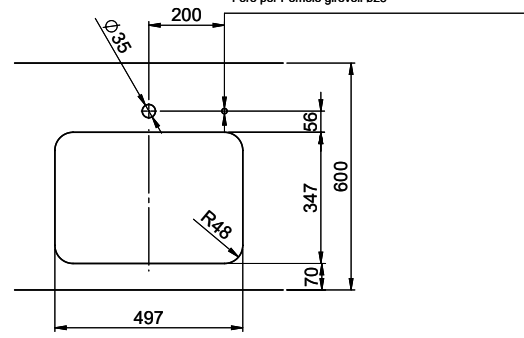

Bohrung für Zug- und Druckknöpfe ø14
Bohrung für Drehknopf ø25
Trou pour boutons et Poussoirs de commande ø14
Trou pour bouton rotatif ø25
Foro per Pomelli tiranti e Pomelli pulsanti ø14
Foro per Pomolo girevoli ø25