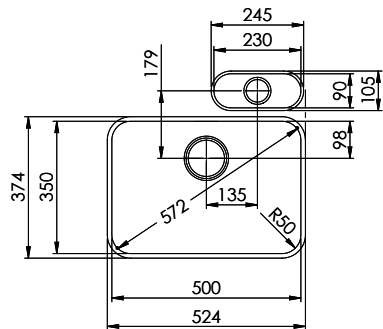

Becken 500 x 350 x 165mm, 17 Liter
Becken 230 x 90 x 70mm, 1 Liter