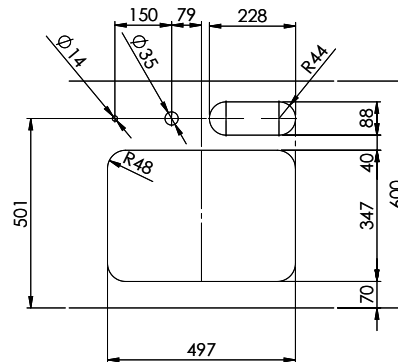

Becken 500 x 350 x 165mm, 17 Liter
Becken 230 x 90 x 70mm, 1 Liter