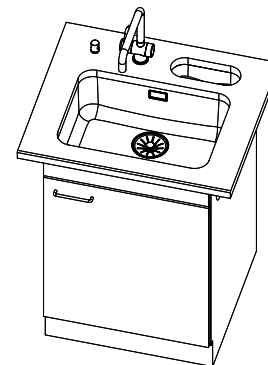

Becken 500 x 350 x 165mm, 17 Liter
Becken 230 x 90 x 70mm, 1 Liter