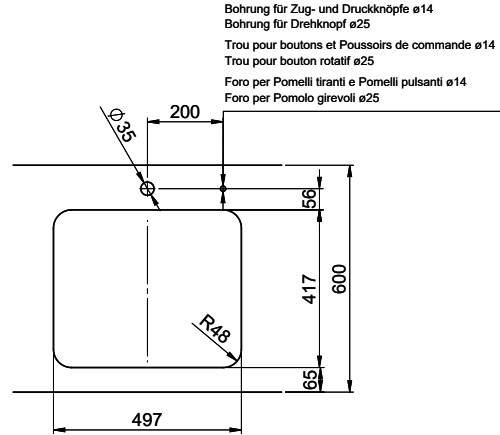

Bohrung für Zug- und Druckknöpfe ø14
Bohrung für Drehknopf ø25
Trou pour boutons et Poussoirs de commande ø14
Trou pour bouton rotatif ø25
Foro per Pomelli tiranti e Pomelli pulsanti ø14
Foro per Pomolo girevoli ø25