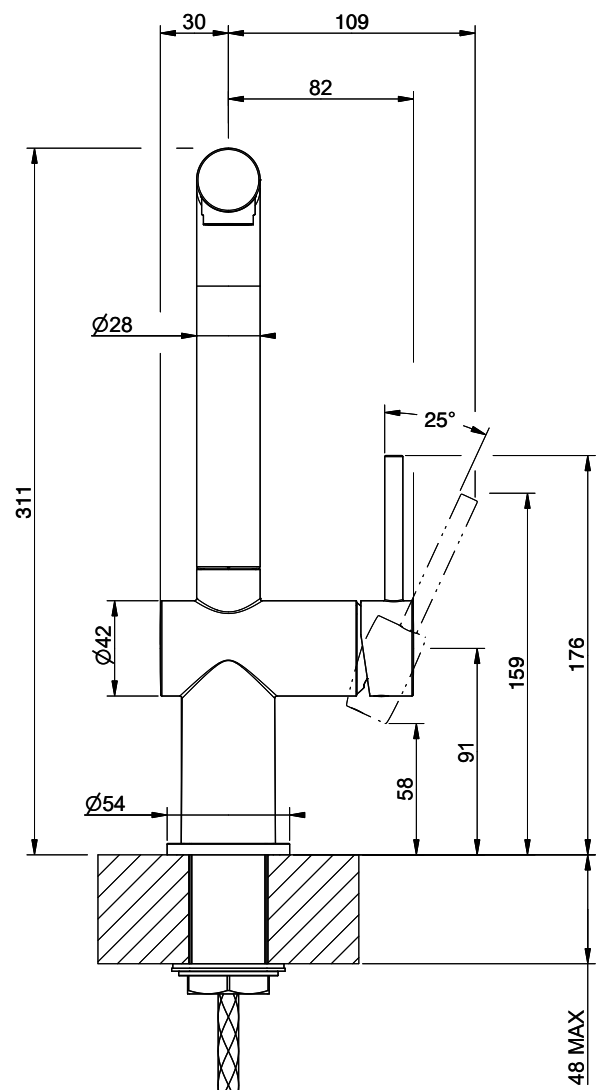

Suter Ambiano

[> Web link](#)

Serie
Suter Ambiano
Version
Side Lever L

Article no.
40.003.051.00

Model
Swivel spout
Surface
Chrome

Price CHF
275.- excl. VAT

Product description

Label Swiss Energy

Pivoting Range
360°

Flow Rate
12.90 (l / min (3bar))

Water jet
Normal jet

Lever position
Right

Water connection
Flexible connecting hose

Extra
Ceramic cartridge

GESI

AMBIANO 60480