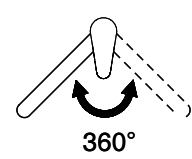

Pivoting Range
360°

Flow Rate
12.90 (l / min (3bar))

Water jet
Normal jet

Lever position
Right

Water connection
Flexible connecting hose

Extra
Ceramic cartridge

GESI

AMBIANO 60480