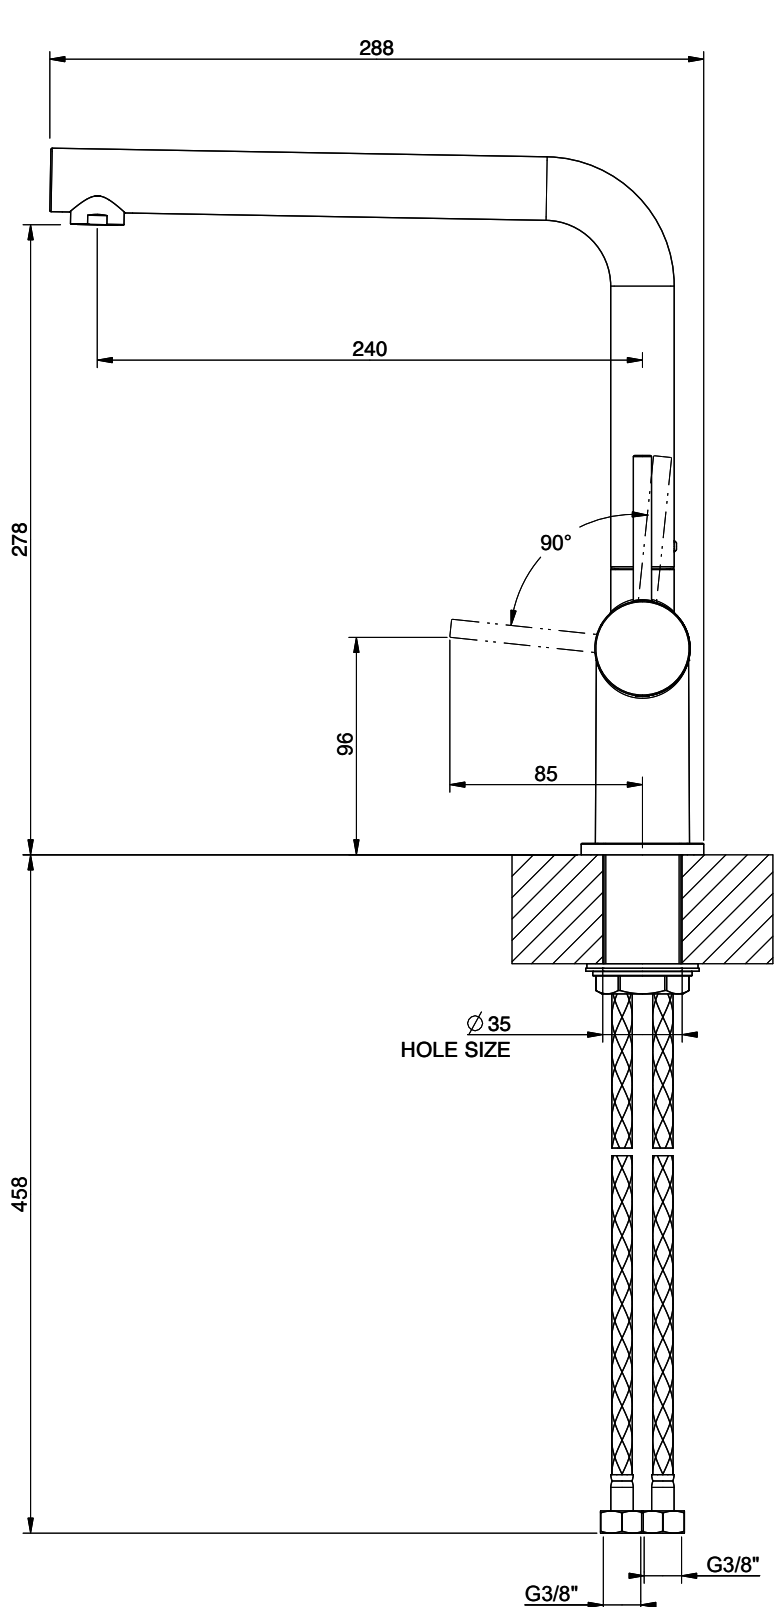

Suter Ambiano

[> Web link](#)

Serie
Suter Ambiano
Version
Side Lever L

Article no.
40.003.051.00

Model
Swivel spout
Surface
Chrome

Price CHF
275.- excl. VAT

Product description

Label Swiss Energy

Pivoting Range
360°

Flow Rate
12.90 (l / min (3bar))

Water jet
Normal jet

Lever position
Right

Water connection
Flexible connecting hose

Extra
Ceramic cartridge

GESI

AMBIANO 60480