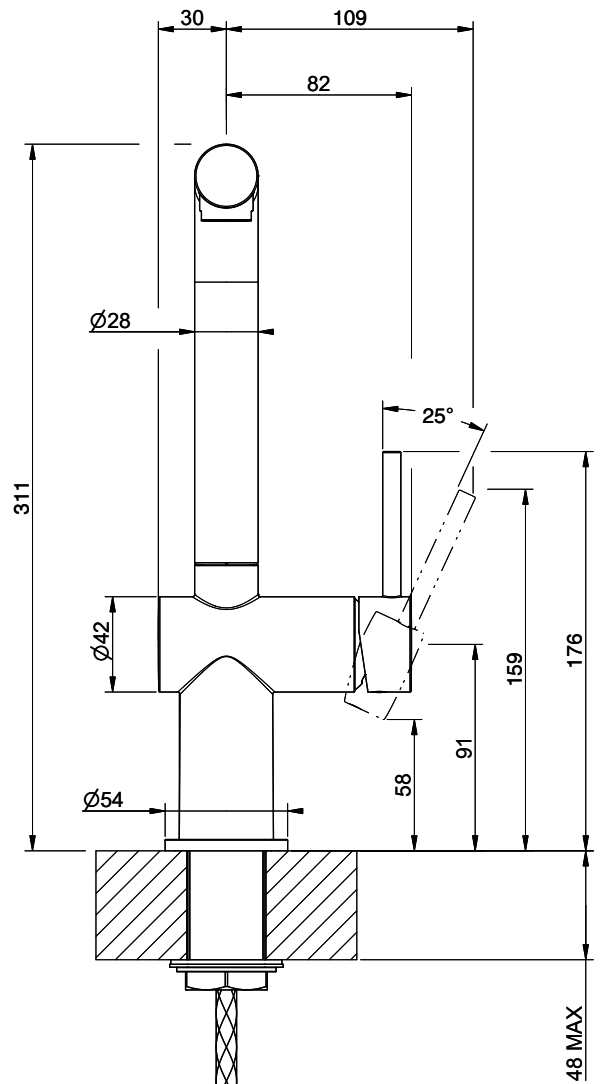

Suter Ambiano

[> Web link](#)

Serie
Suter Ambiano
Version
Side Lever L

Article no.
40.003.052.00

Model
Swivel spout
Surface
stainless steel finish

Price CHF
355.- excl. VAT

Product description

Label Swiss Energy

Pivoting Range
360°

Flow Rate
12.90 (l / min (3bar))

Water jet
Normal jet

Lever position
Right

Water connection
Flexible connecting hose

Extra
Ceramic cartridge

GESSI

AMBIANO 60480