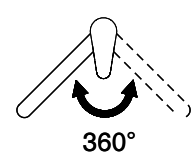

## Label Swiss Energy

**Pivoting Range**  
360°

**Flow Rate**  
12.90 (l / min (3bar))

**Water jet**  
Normal jet

**Lever position**  
Right

**Water connection**  
Flexible connecting hose

**Extra**  
Ceramic cartridge