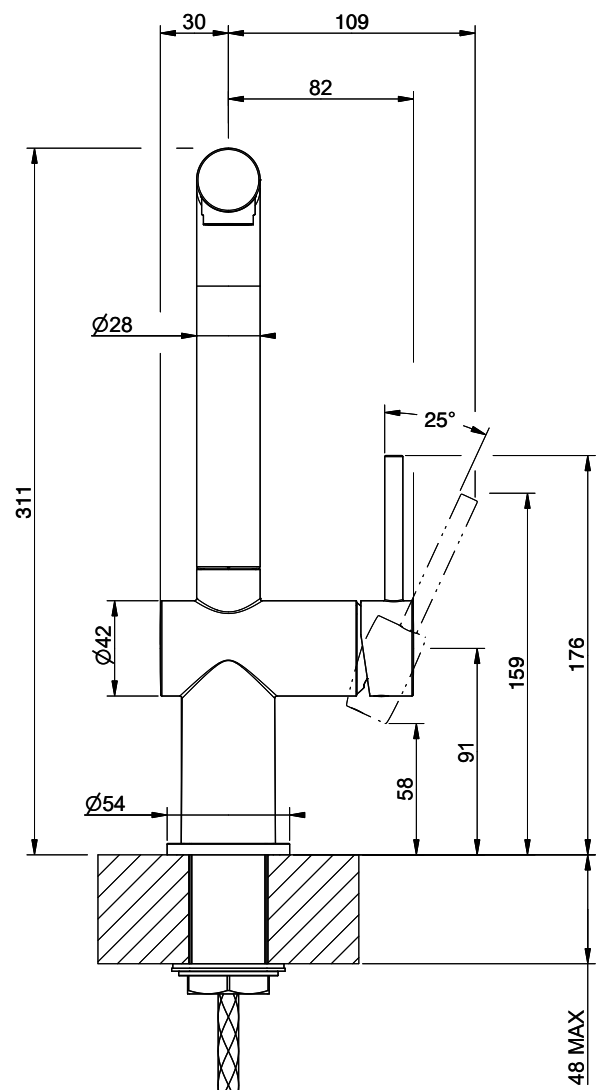

## Label Swiss Energy

**Pivoting Range**  
360°

**Flow Rate**  
12.90 (l / min (3bar))

**Water jet**  
Normal jet

**Lever position**  
Right

**Water connection**  
Flexible connecting hose

**Extra**  
Ceramic cartridge