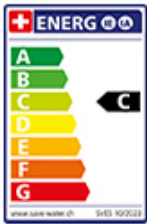

Pivoting Range
360°

Flow Rate
12.90 (l / min (3bar))

Water jet
Normal jet

Lever position
Right

Water connection
Flexible connecting hose

Extra
Ceramic cartridge

GESSI

AMBIANO 60480