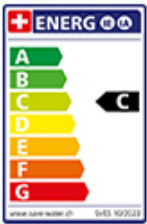

## Label Swiss Energy

**Pivoting Range**  
360°

**Flow Rate**  
12.90 (l / min (3bar))

**Water jet**  
Normal jet

**Lever position**  
Right

**Water connection**  
Flexible connecting hose

**Extra**  
Ceramic cartridge