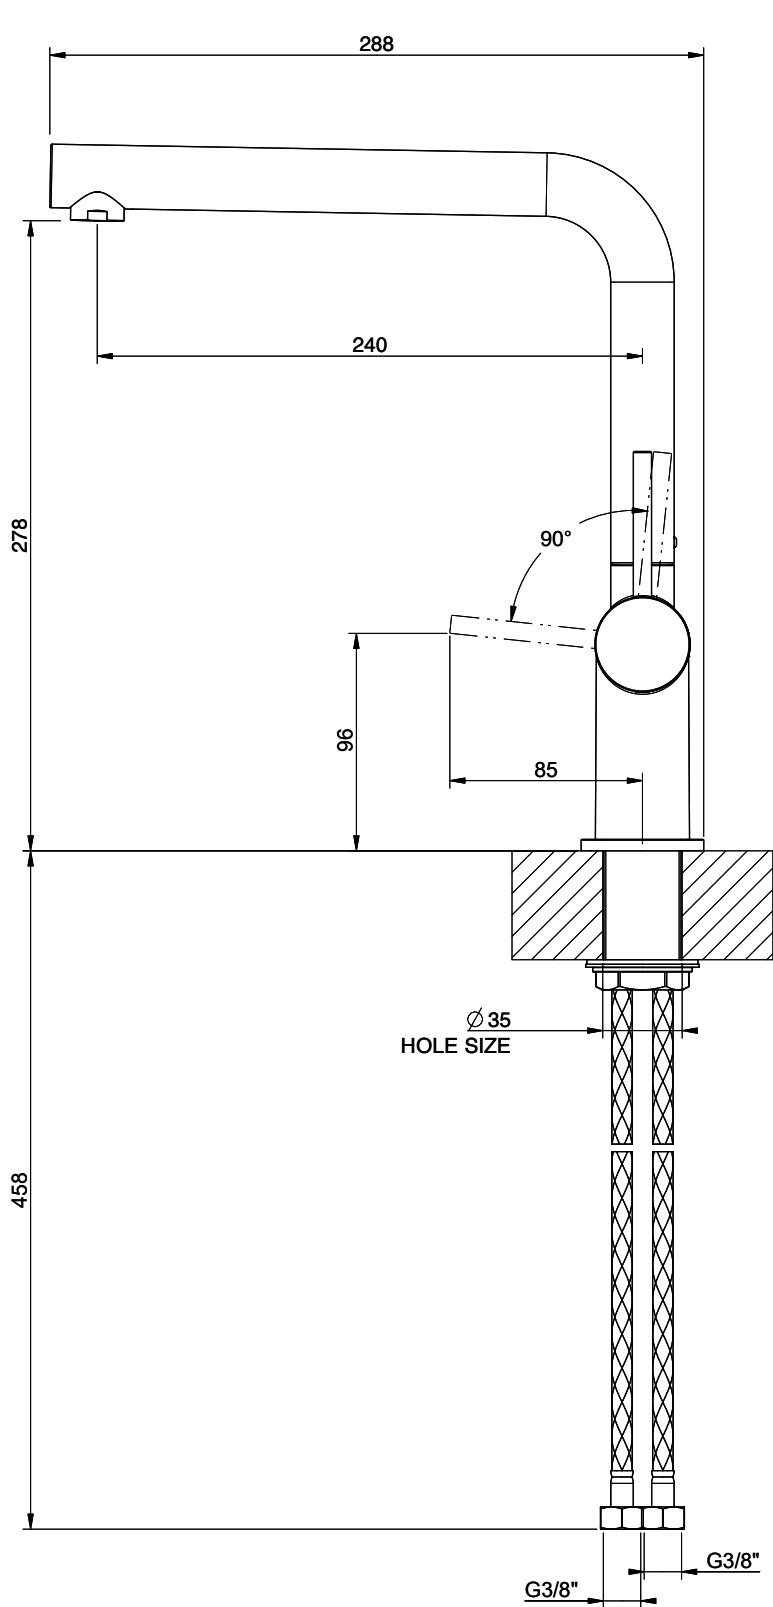

Suter Ambiano

[> Web link](#)

Serie
Suter Ambiano
Version
Side Lever L

Article no.
40.003.052.00

Model
Swivel spout
Surface
stainless steel finish

Price CHF
355.- excl. VAT

Product description

Label Swiss Energy

Pivoting Range
360°

Flow Rate
12.90 (l / min (3bar))

Water jet
Normal jet

Lever position
Right

Water connection
Flexible connecting hose

Extra
Ceramic cartridge

GESSI

AMBIANO 60480