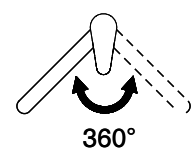

Pivoting Range
360°

Flow Rate
12.90 (l / min (3bar))

Water jet
Normal jet

Lever position
Right

Water connection
Flexible connecting hose

Extra
Ceramic cartridge

GESSI

AMBIANO 60480