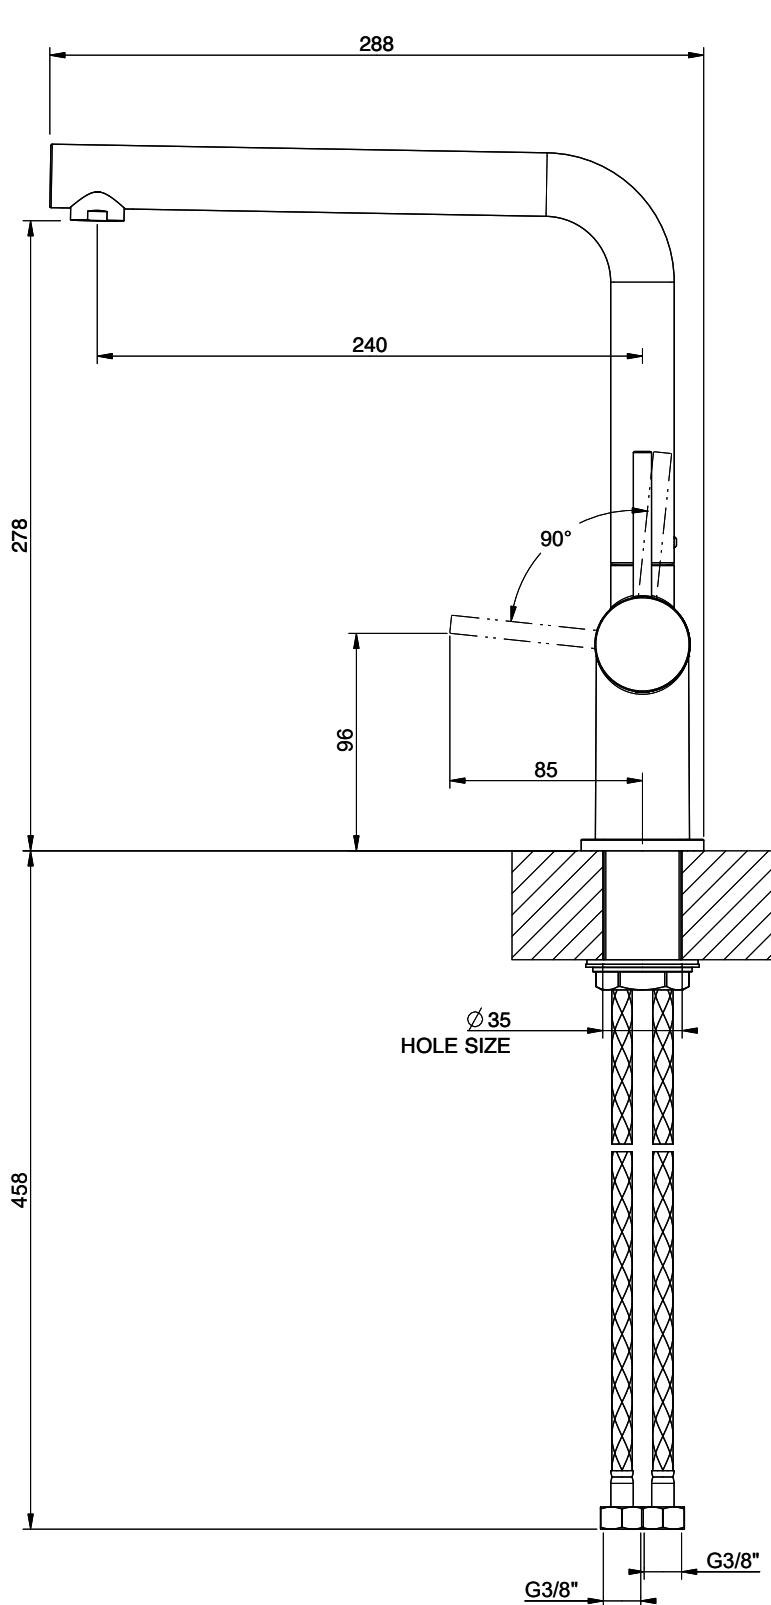

Suter Ambiano

[> Web link](#)

Serie
Suter Ambiano
Version
Side Lever L

Article no.
40.003.053.00

Model
Swivel spout
Surface
Powder coating black matt

Price CHF
355.- excl. VAT

Product description

Label Swiss Energy

Pivoting Range
360°

Flow Rate
12.90 (l / min (3bar))

Water jet
Normal jet

Lever position
Right

Water connection
Flexible connecting hose

Extra
Ceramic cartridge

GESSI

AMBIANO 60480