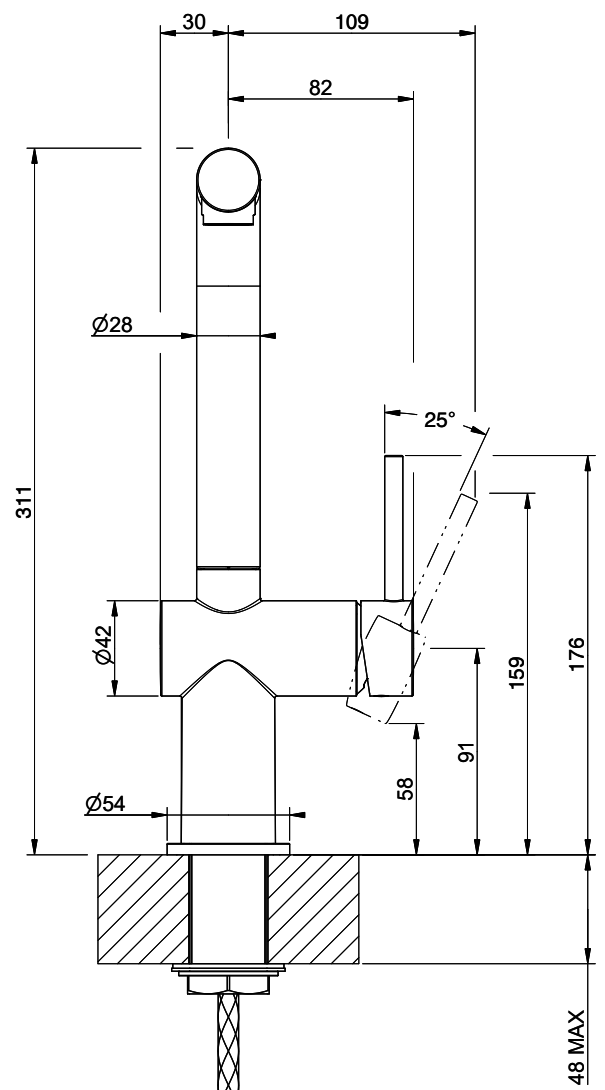

## Label Swiss Energy

**Pivoting Range**  
360°

**Flow Rate**  
12.90 (l / min (3bar))

**Water jet**  
Normal jet

**Lever position**  
Right

**Water connection**  
Flexible connecting hose

**Extra**  
Ceramic cartridge