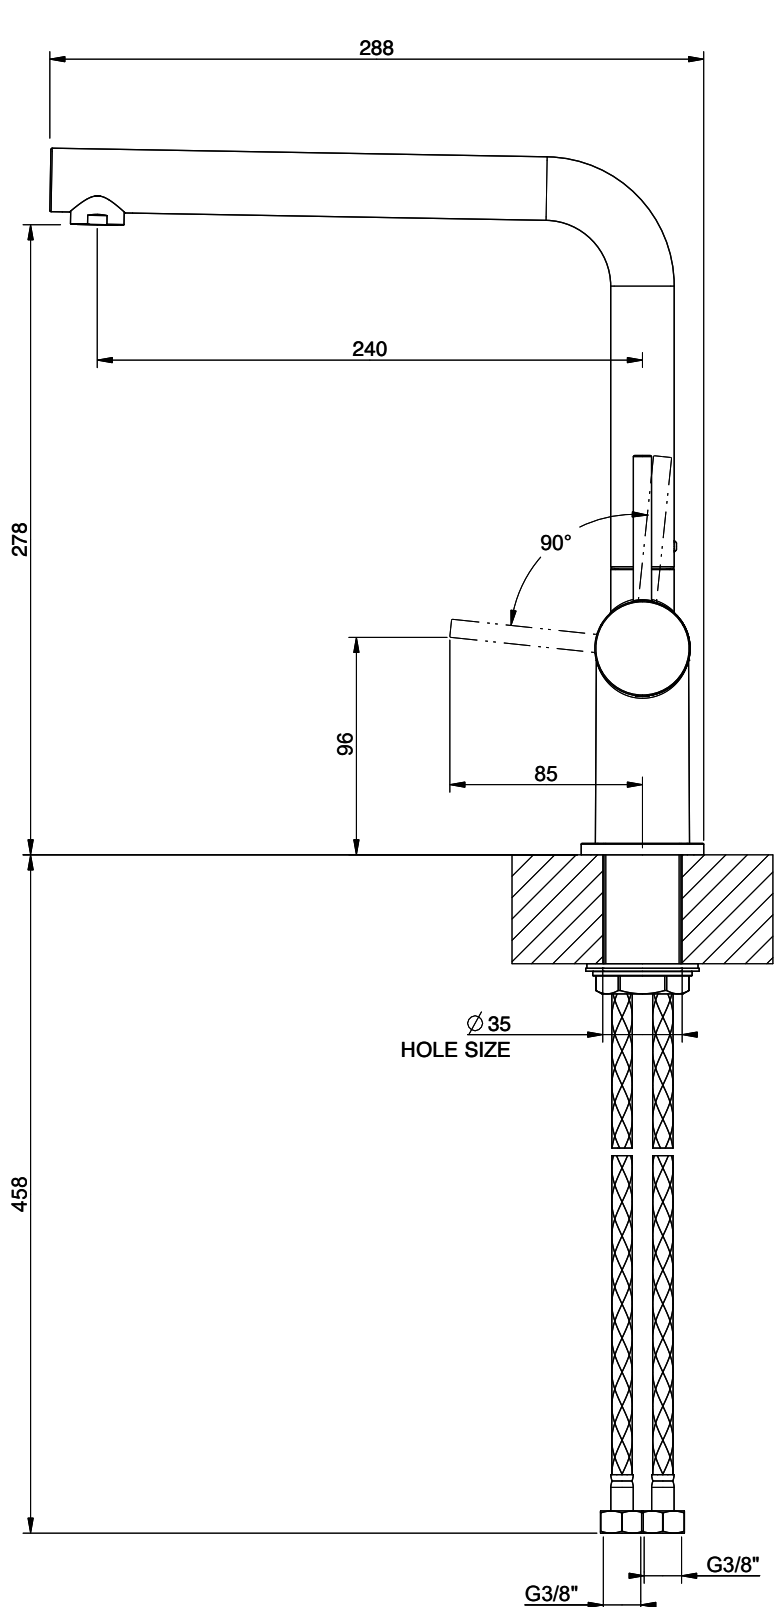

## Label Swiss Energy

**Pivoting Range**  
360°

**Flow Rate**  
12.90 (l / min (3bar))

**Water jet**  
Normal jet

**Lever position**  
Right

**Water connection**  
Flexible connecting hose

**Extra**  
Ceramic cartridge