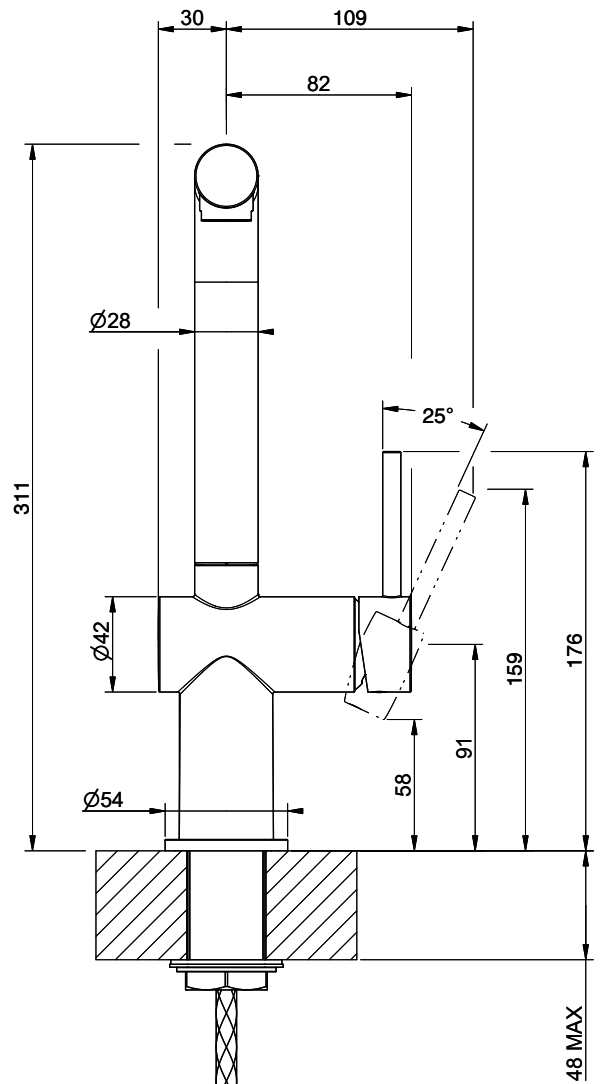

Pivoting Range
360°

Flow Rate
12.90 (l / min (3bar))

Water jet
Normal jet

Lever position
Right

Water connection
Flexible connecting hose

Extra
Ceramic cartridge

GESSI

AMBIANO 60480