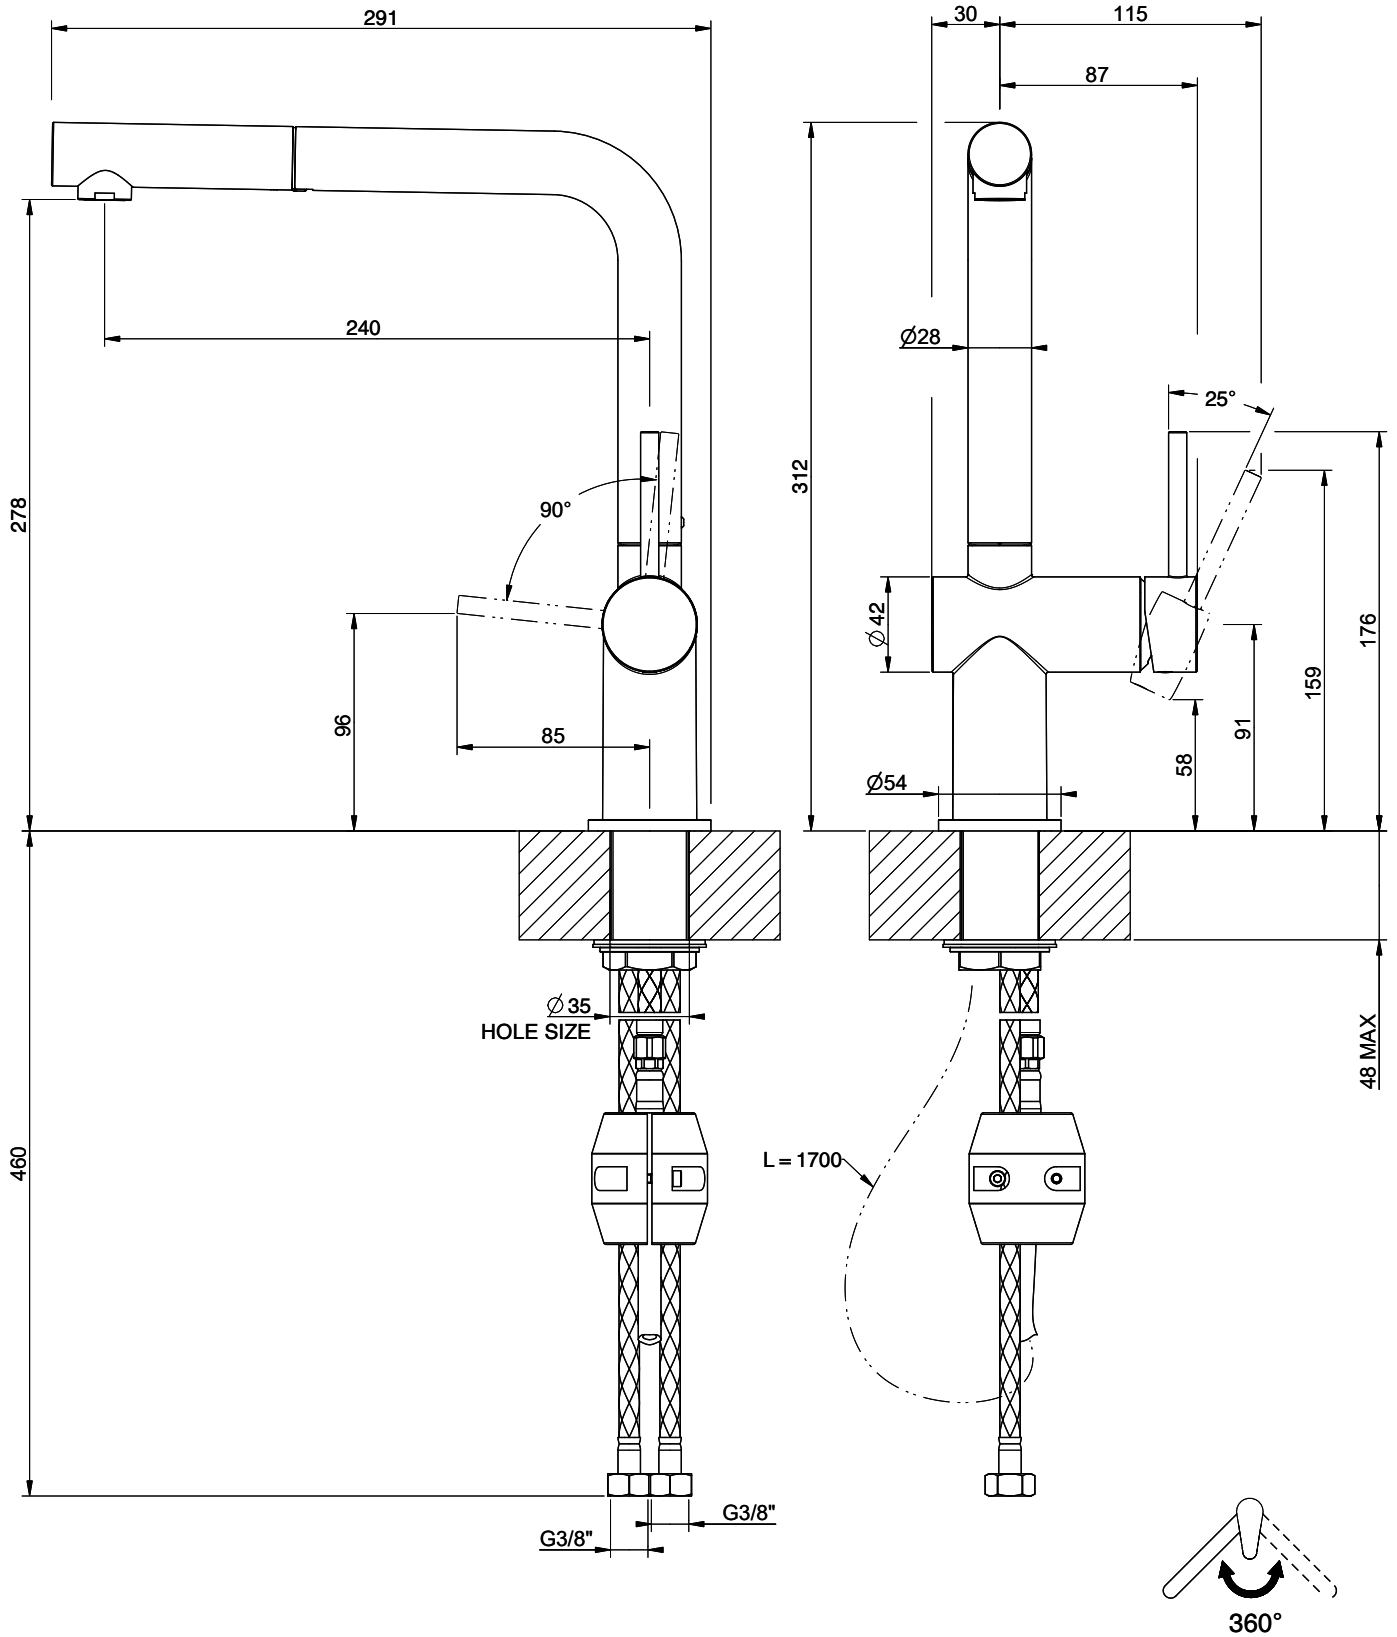

Suter Ambiano

[> Web link](#)

Serie
Suter Ambiano
Version
Side Lever L

Article no.
40.003.056.00

Model
Pull out spout
Surface
Powder coating black matt

Price CHF
415.- excl. VAT

Product description

Label Swiss Energy

Pivoting Range
360°

Flow Rate
8.00 (l / min (3bar))

Water jet
Normal jet

Type of spout
Spout with nylon hose

Lever position
Right

Water connection
Flexible connecting hose

Extra
Ceramic cartridge

GESI