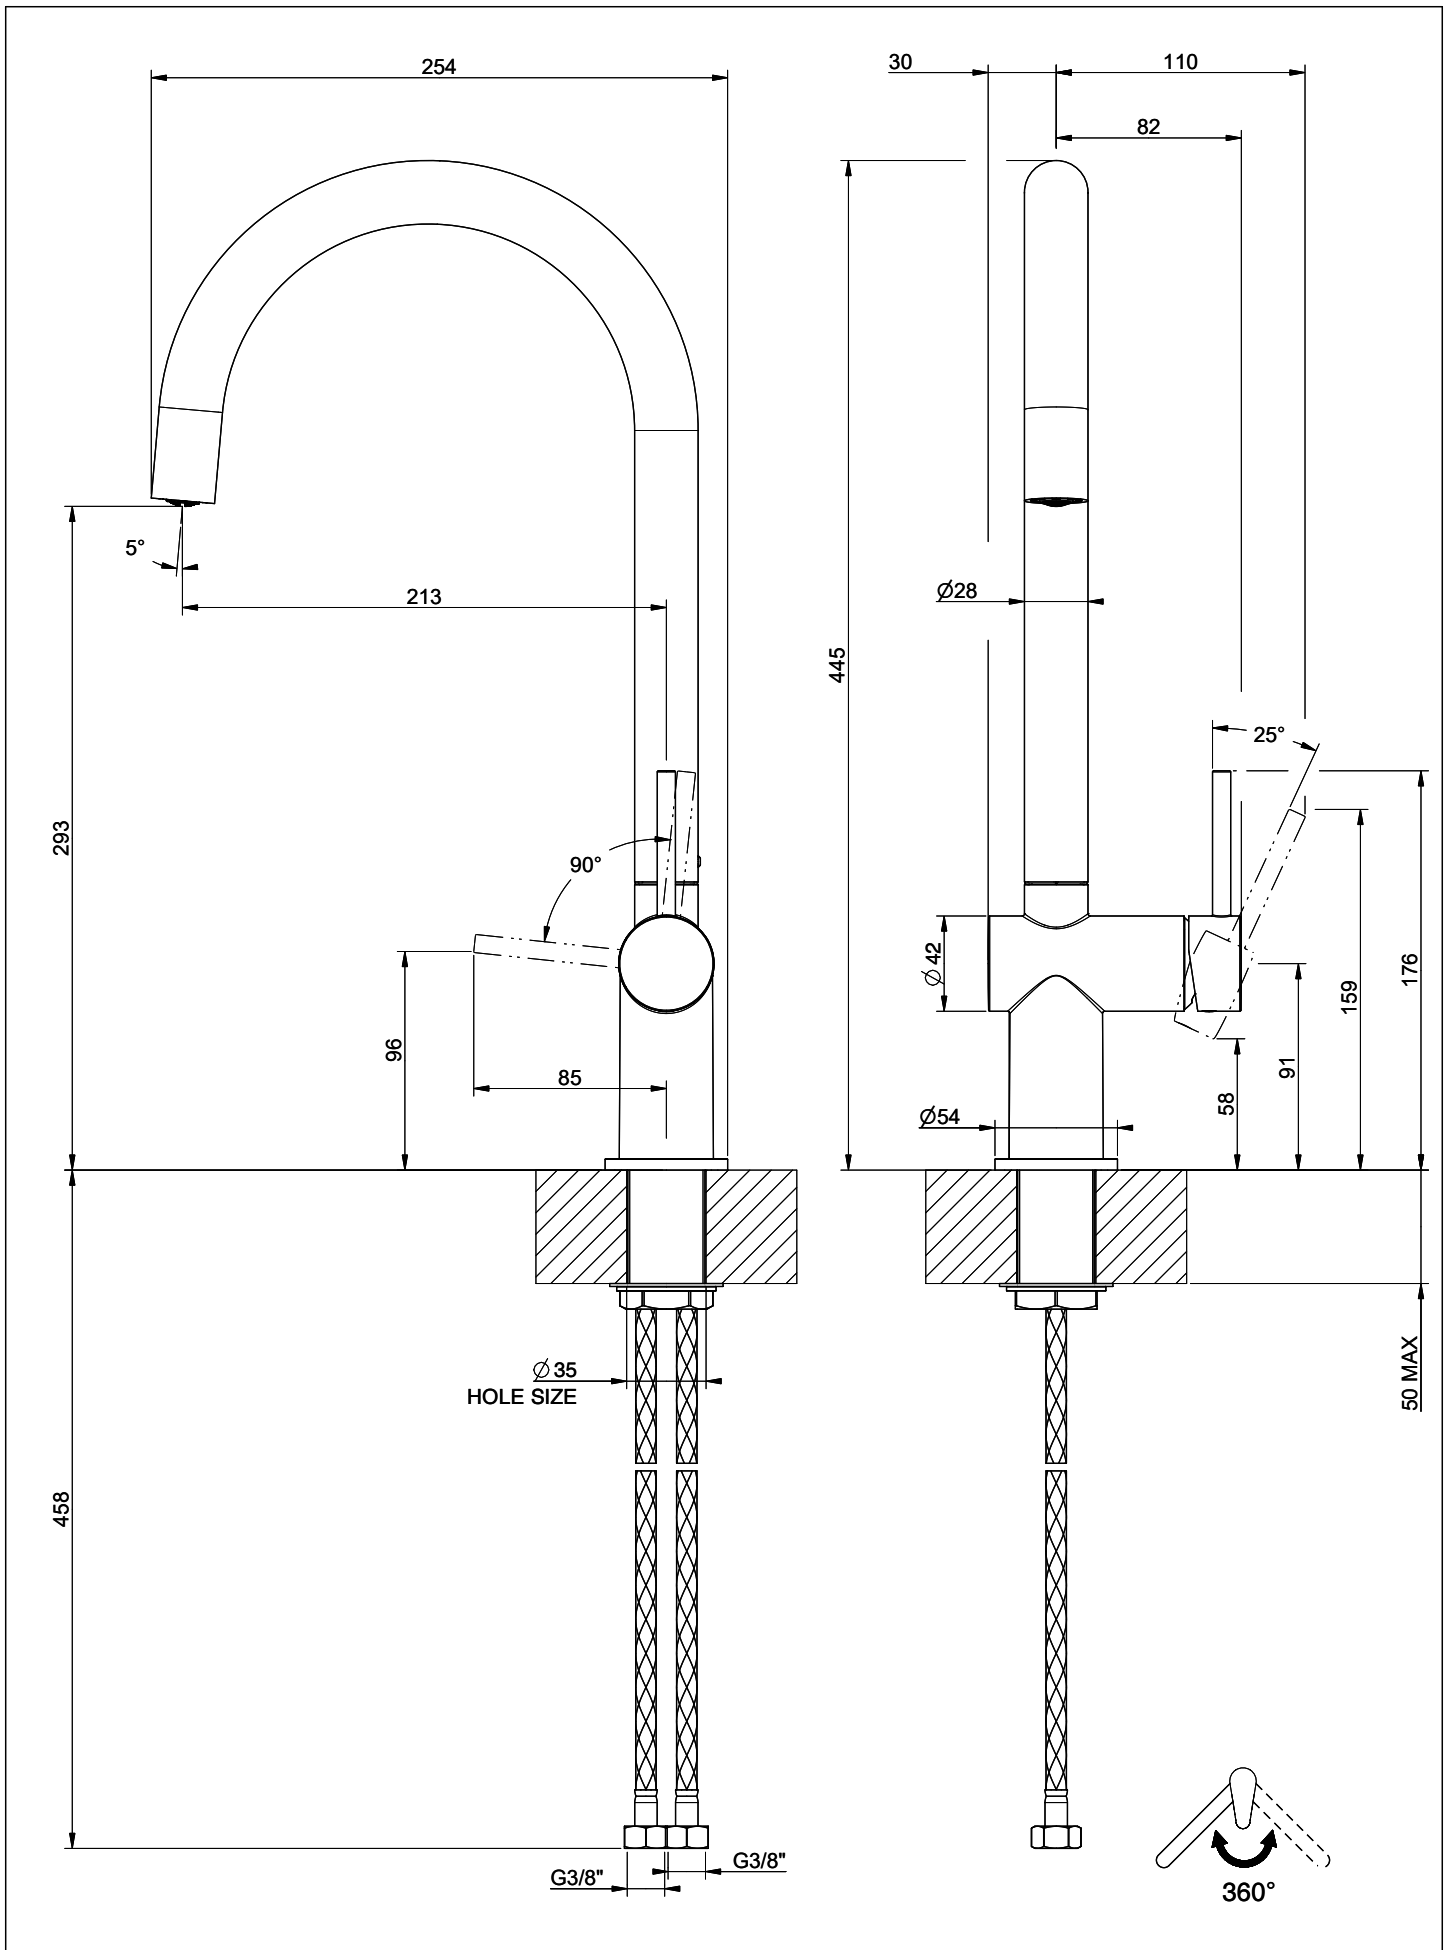

## Label Swiss Energy

**Pivoting Range**  
360°

**Flow Rate**  
11.00 (l / min (3bar))

**Water jet**  
Normal jet

**Lever position**  
Right

**Water connection**  
Flexible connecting hose

**Extra**  
Ceramic cartridge