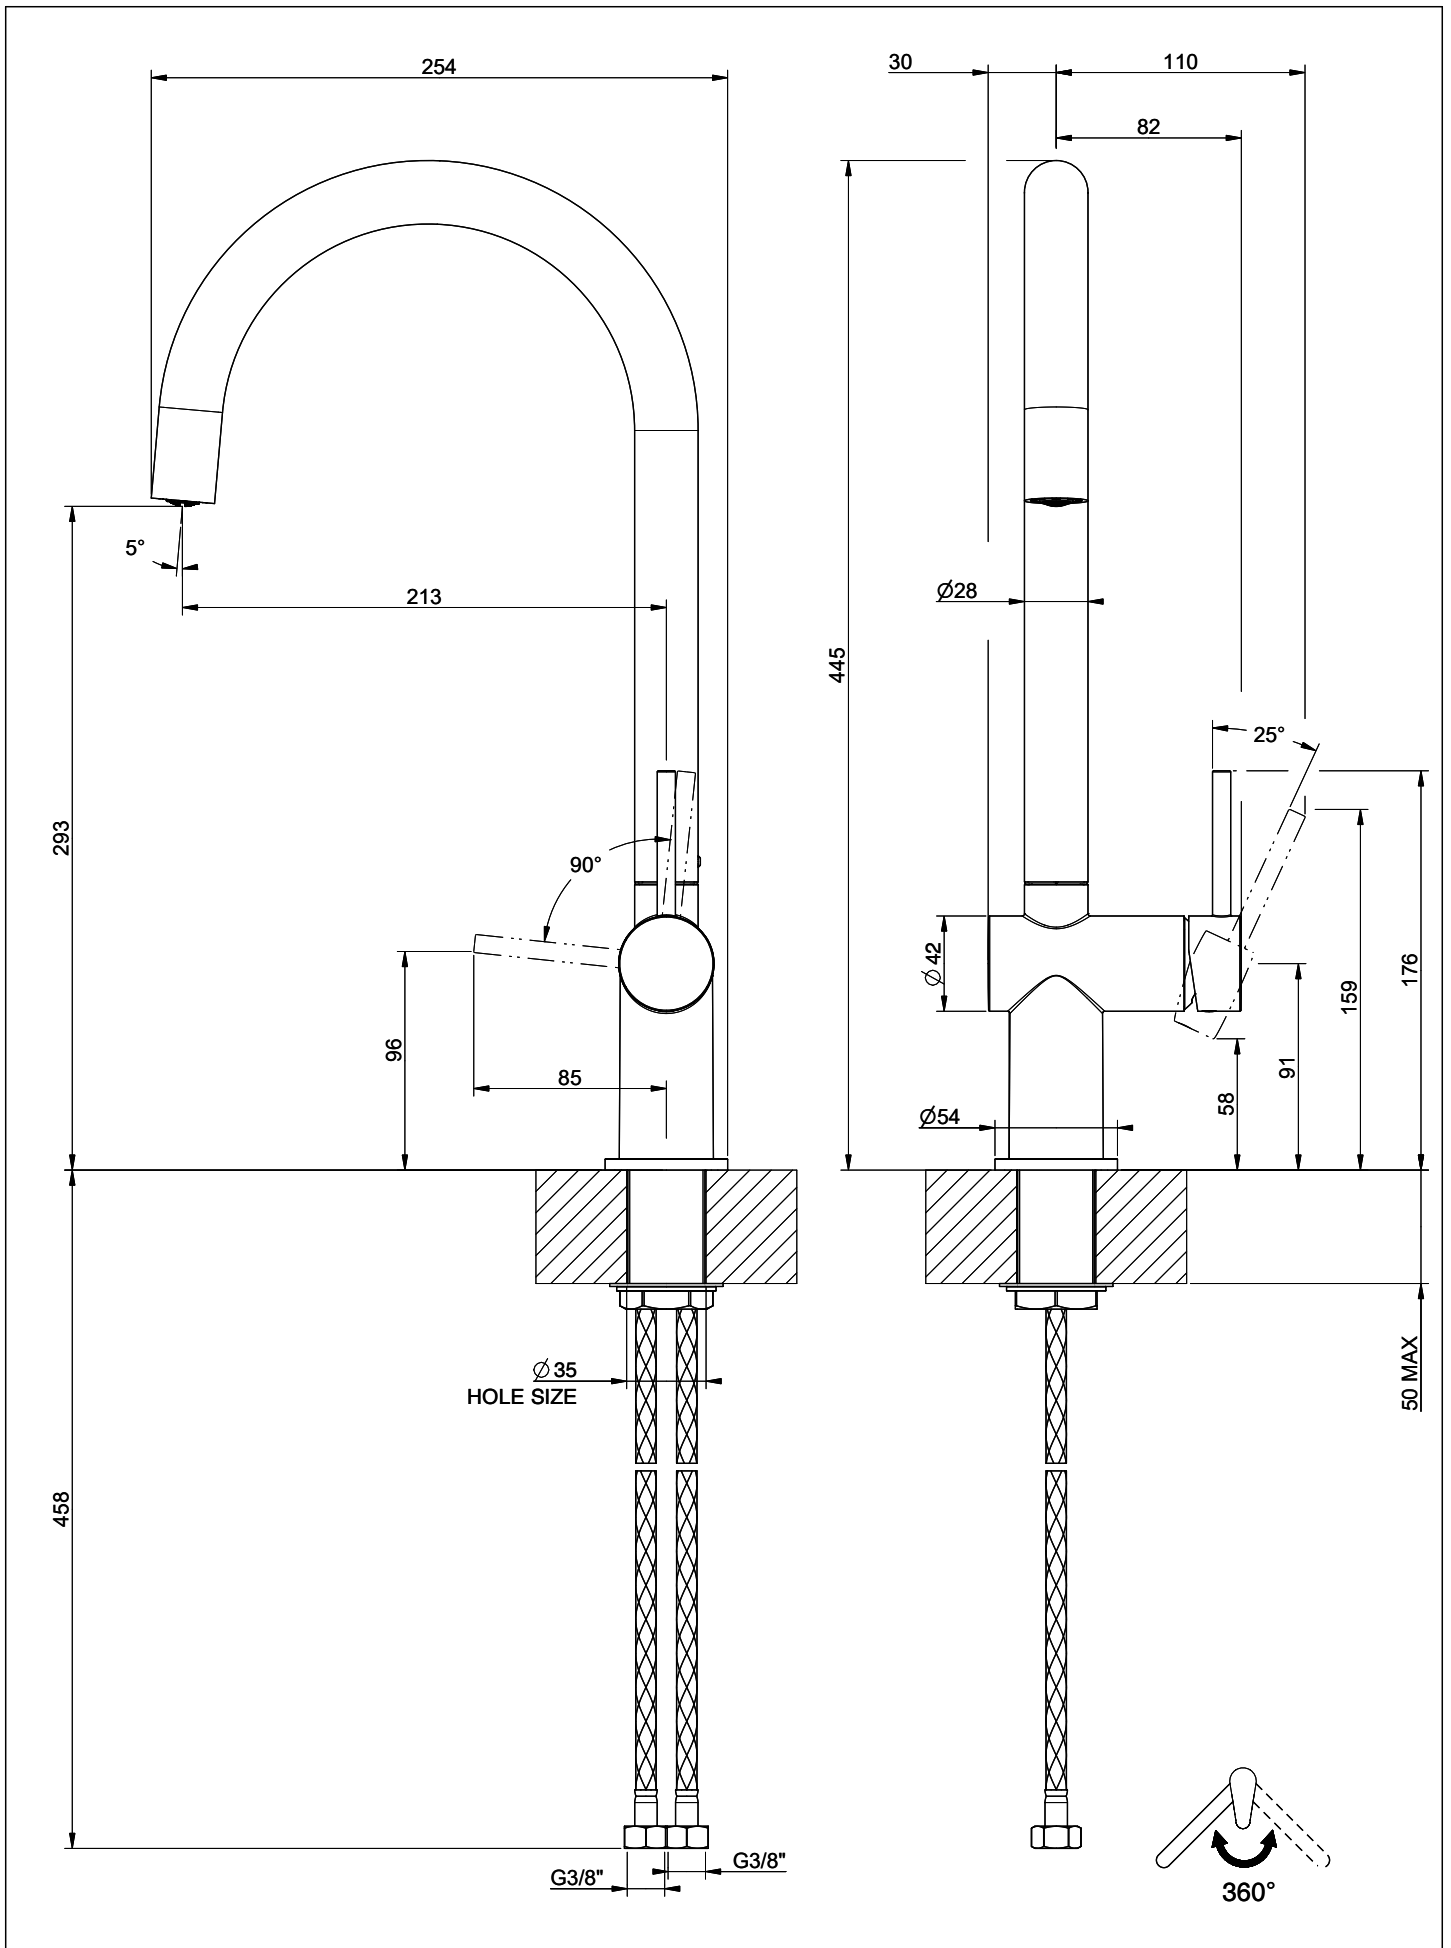

Suter Ambiano

[> Web link](#)

Serie
Suter Ambiano
Version
Side Lever C

Article no.
40.003.057.00

Model
Swivel spout
Surface
Chrome

Price CHF
285.- excl. VAT

Product description

Label Swiss Energy

Pivoting Range
360°

Flow Rate
11.00 (l / min (3bar))

Water jet
Normal jet

Lever position
Right

Water connection
Flexible connecting hose

Extra
Ceramic cartridge

GESSI

AMBIANO 60484