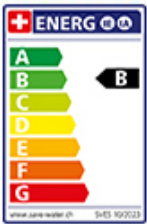

## Label Swiss Energy

**Pivoting Range**  
360°

**Flow Rate**  
11.00 (l / min (3bar))

**Water jet**  
Normal jet

**Lever position**  
Right

**Water connection**  
Flexible connecting hose

**Extra**  
Ceramic cartridge