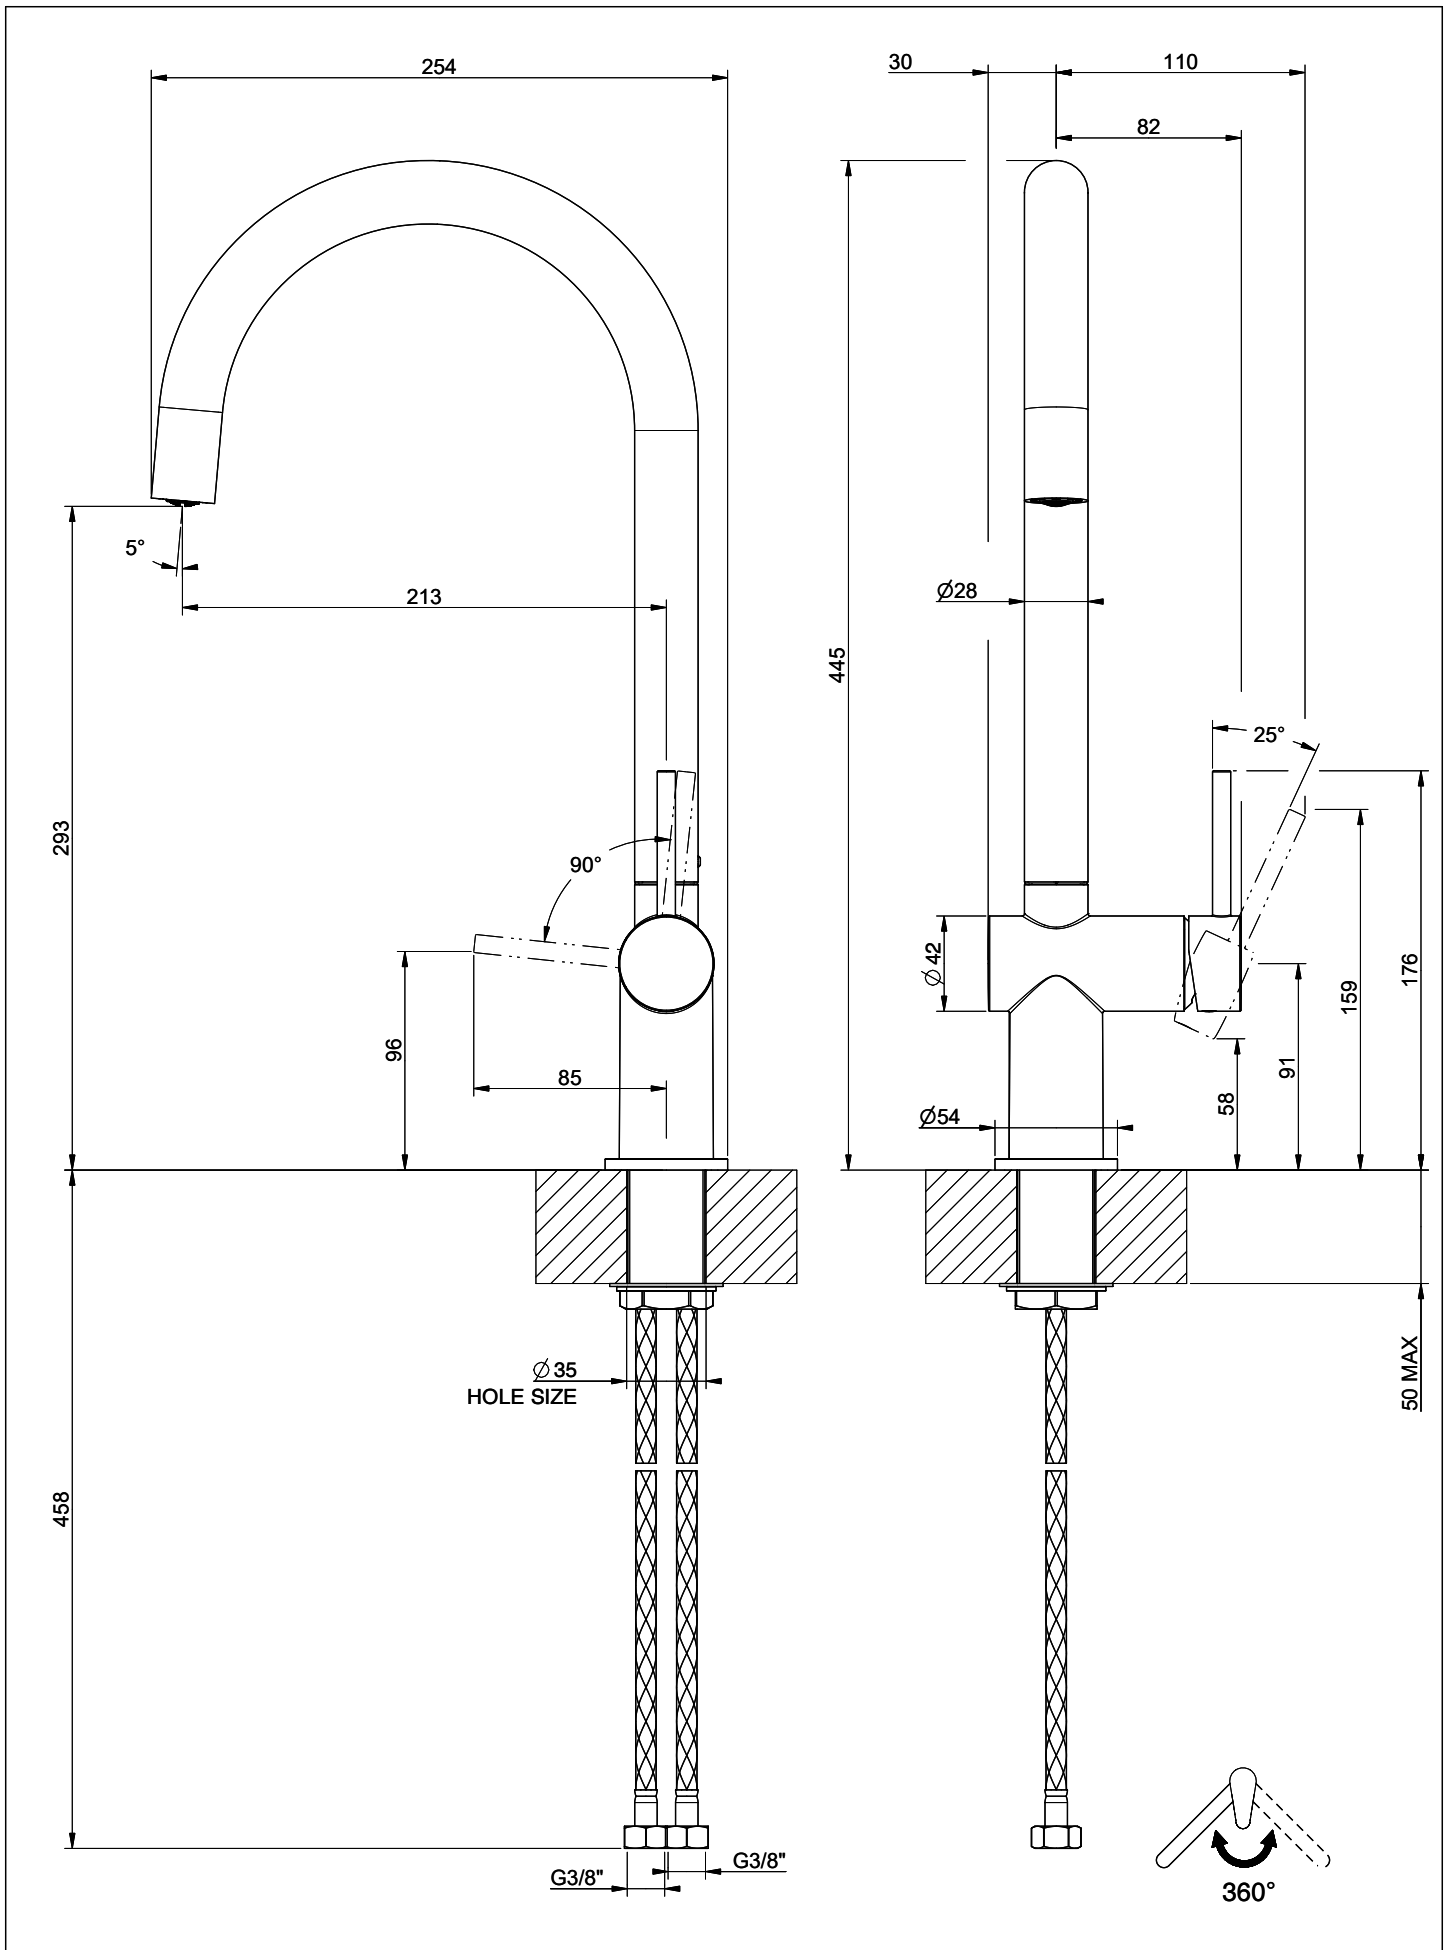

Suter Ambiano

[> Web link](#)

Serie
Suter Ambiano
Version
Side Lever C

Article no.
40.003.058.00

Model
Swivel spout
Surface
stainless steel finish

Price CHF
365.- excl. VAT

Product description

Label Swiss Energy

Pivoting Range
360°

Flow Rate
11.00 (l / min (3bar))

Water jet
Normal jet

Lever position
Right

Water connection
Flexible connecting hose

Extra
Ceramic cartridge

GESSI

AMBIANO 60484