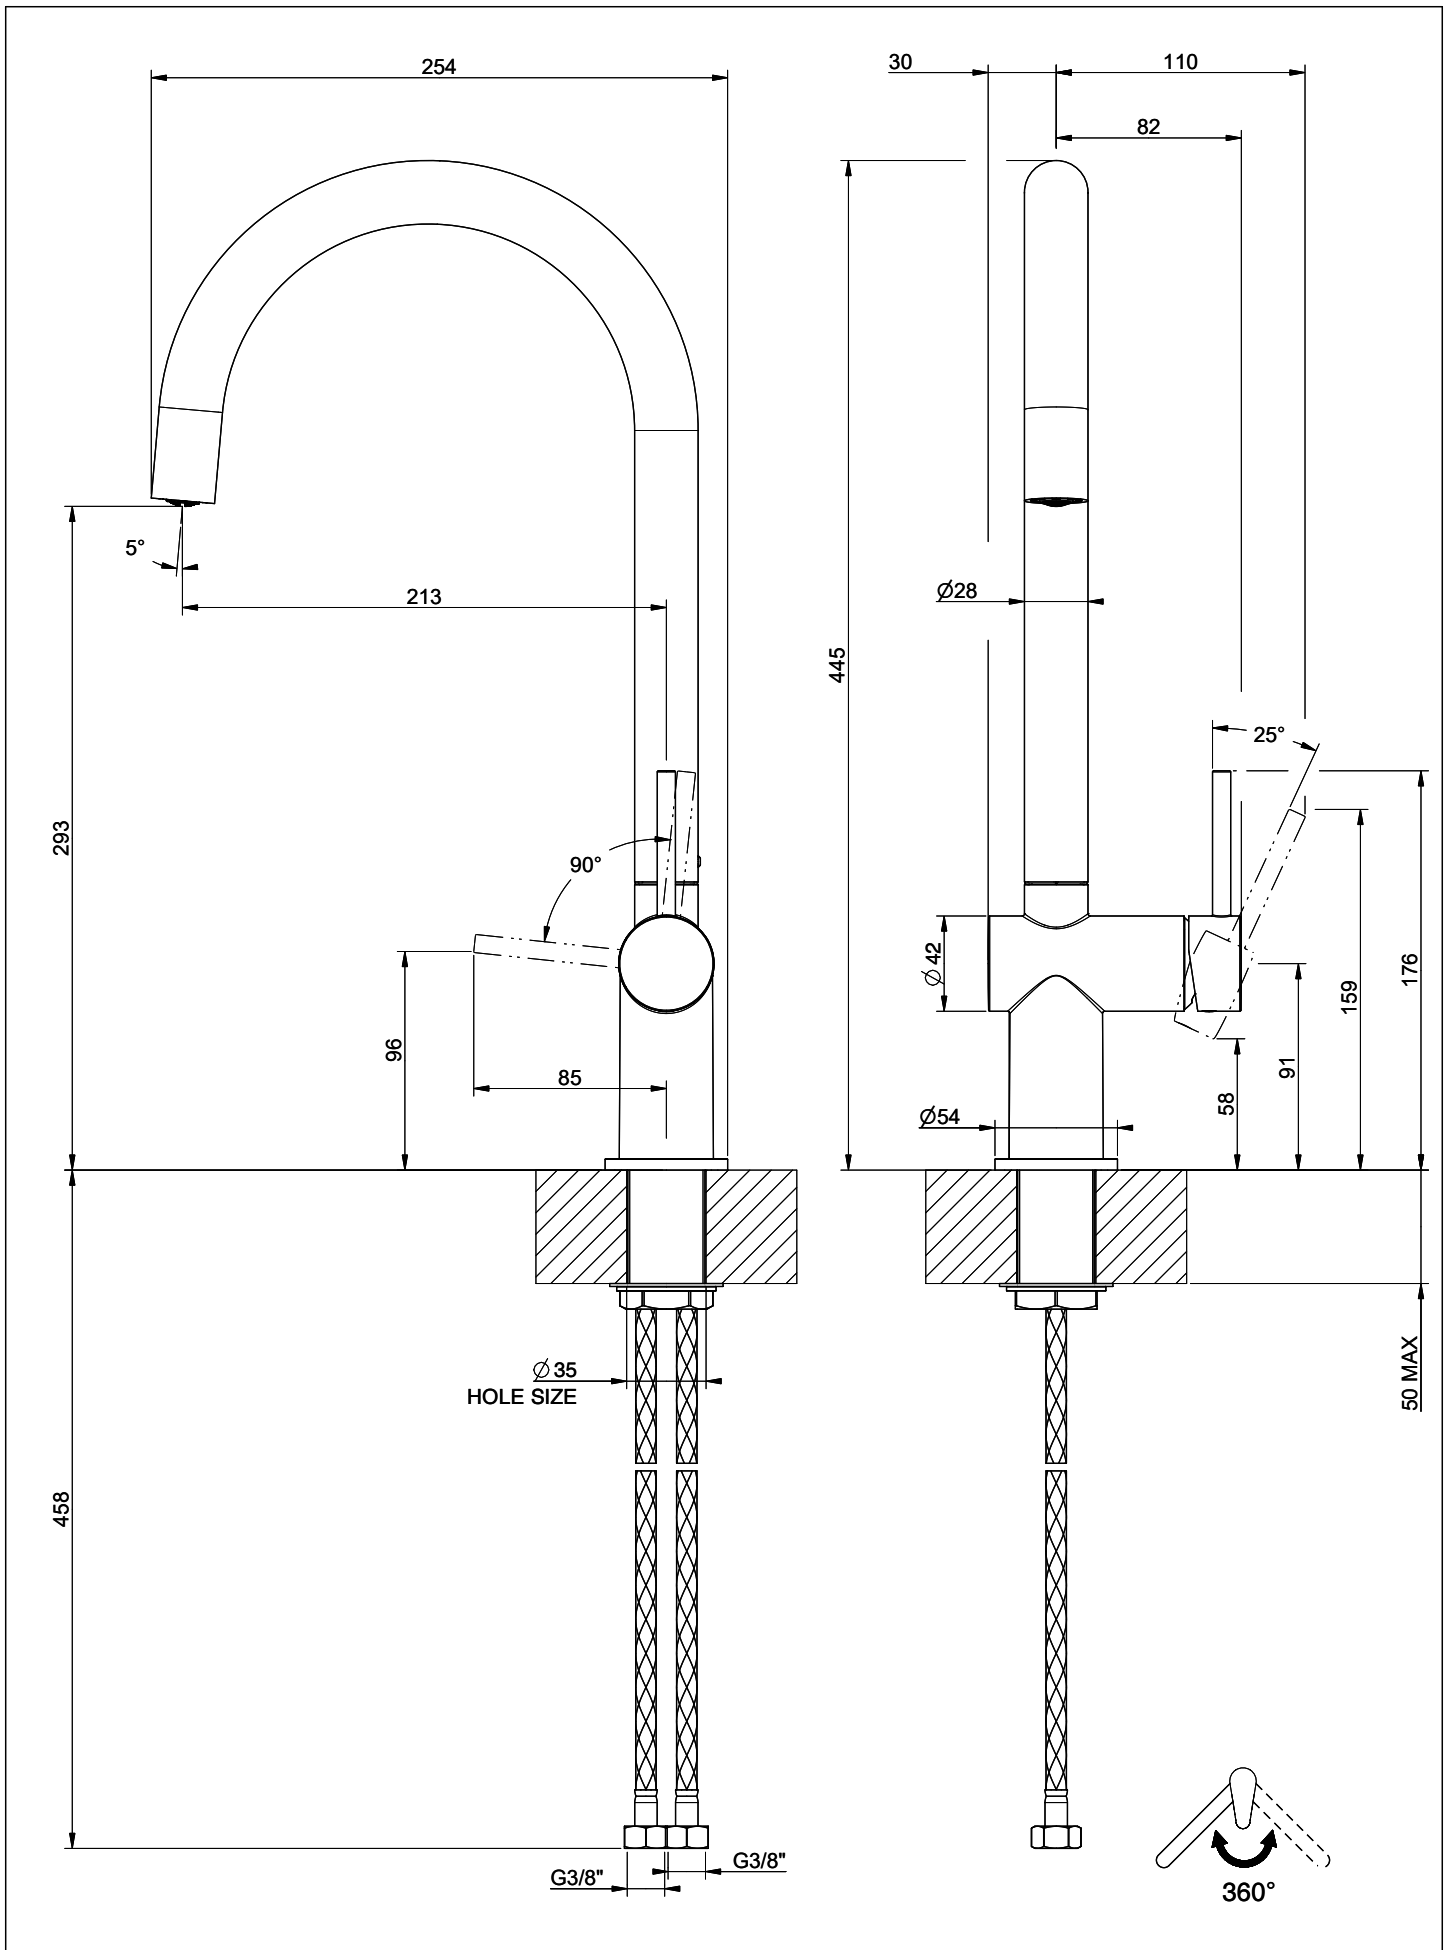

Suter Ambiano

[> Web link](#)

Serie
Suter Ambiano
Version
Side Lever C

Article no.
40.003.059.00

Model
Swivel spout
Surface
Powder coating black matt

Price CHF
365.- excl. VAT

Product description

Label Swiss Energy

Pivoting Range
360°

Flow Rate
11.00 (l / min (3bar))

Water jet
Normal jet

Lever position
Right

Water connection
Flexible connecting hose

Extra
Ceramic cartridge

GESSI

AMBIANO 60484