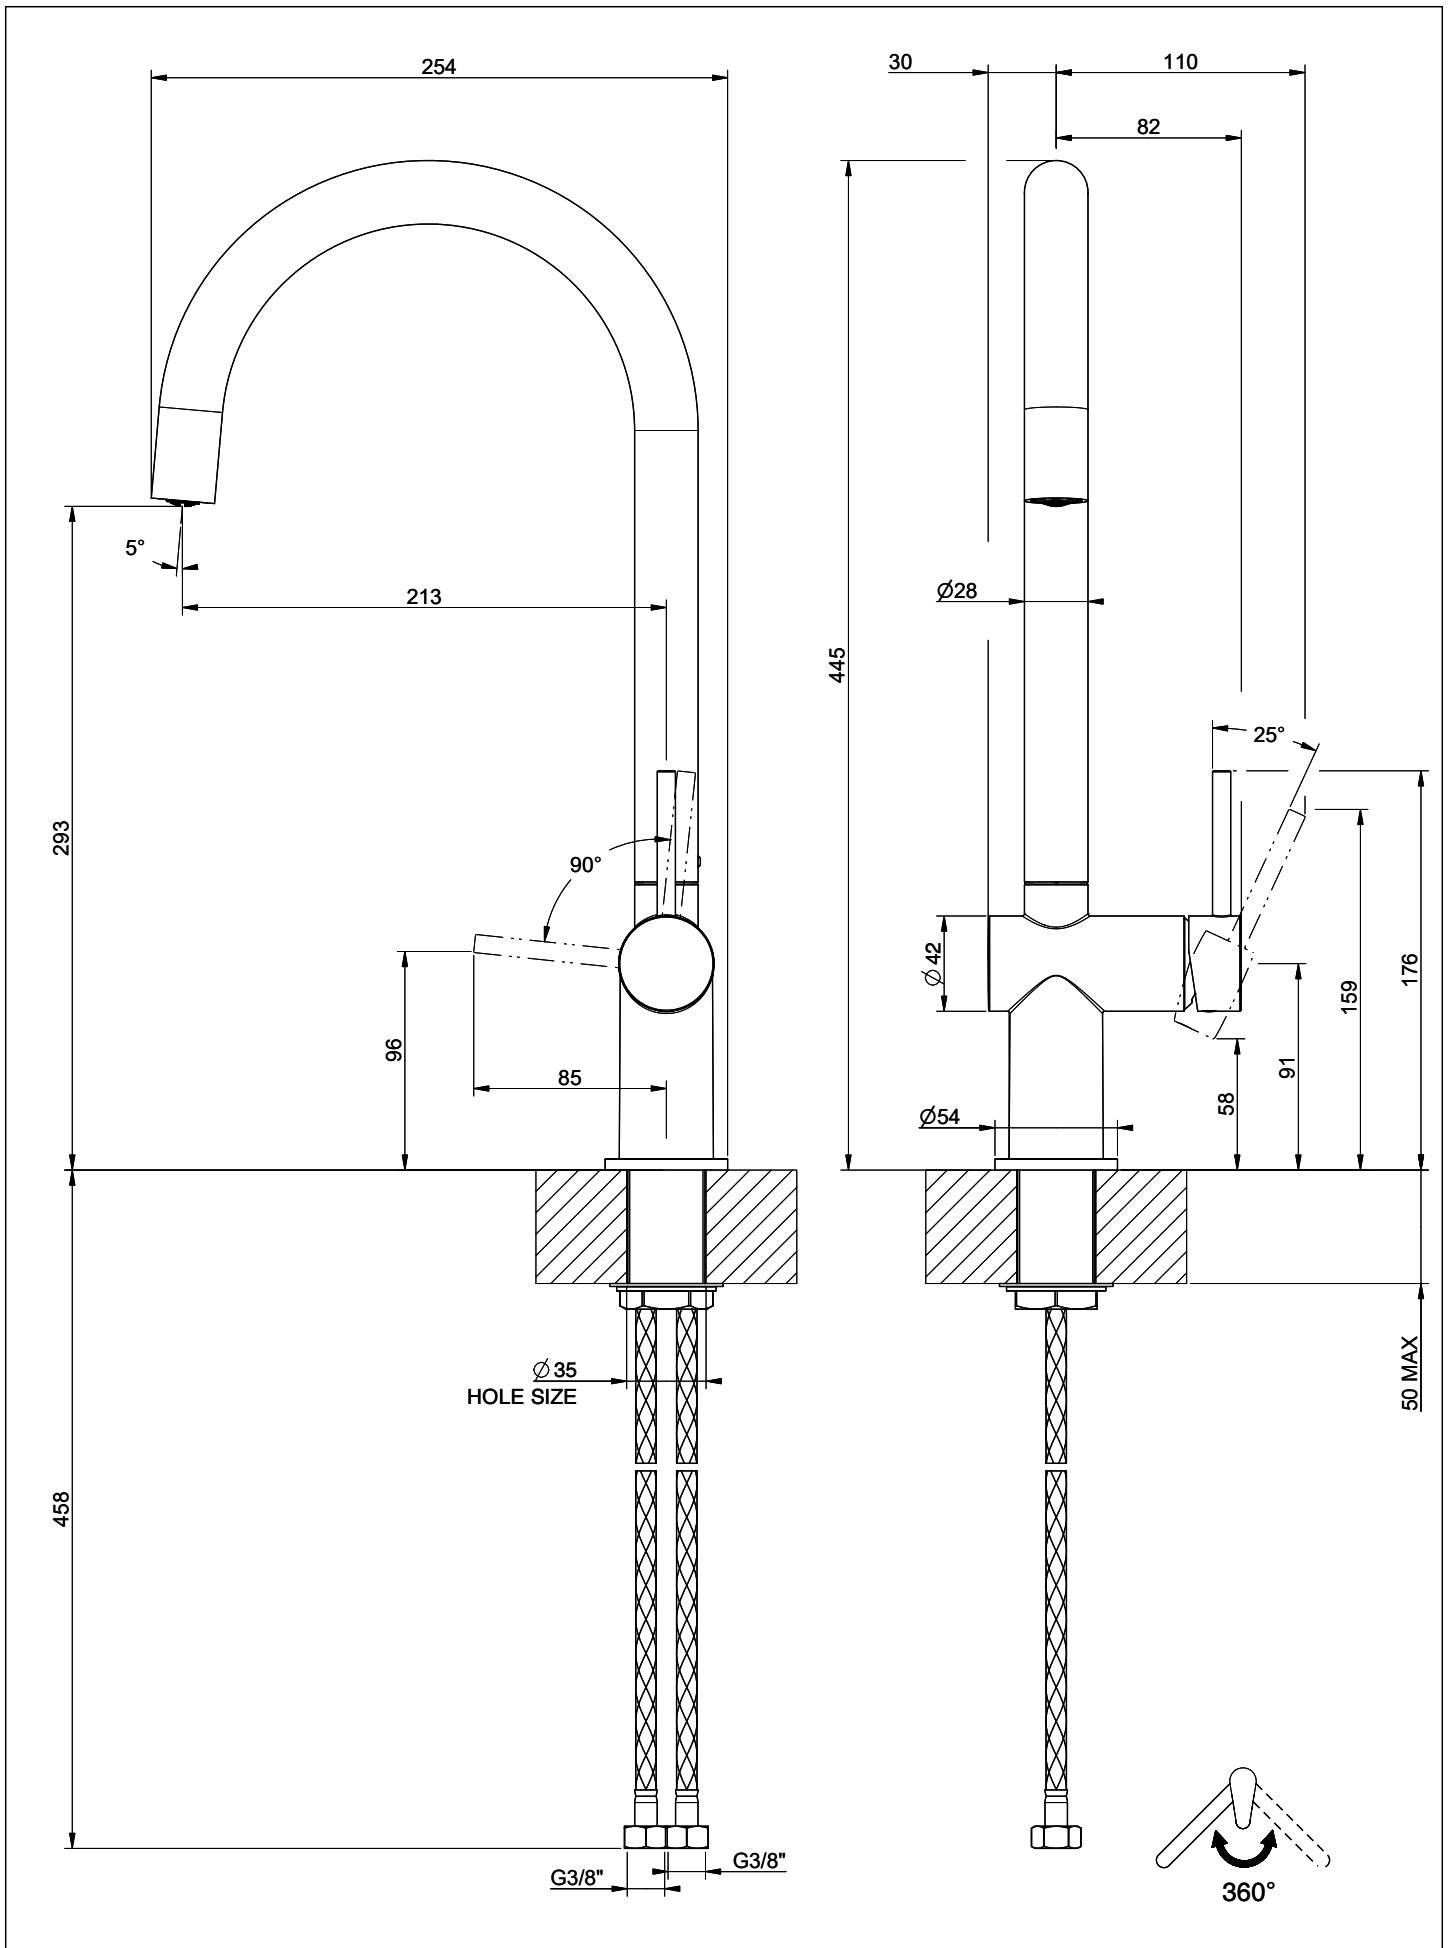

## Label Swiss Energy

**Pivoting Range**  
360°

**Flow Rate**  
11.00 (l / min (3bar))

**Water jet**  
Normal jet

**Lever position**  
Right

**Water connection**  
Flexible connecting hose

**Extra**  
Ceramic cartridge