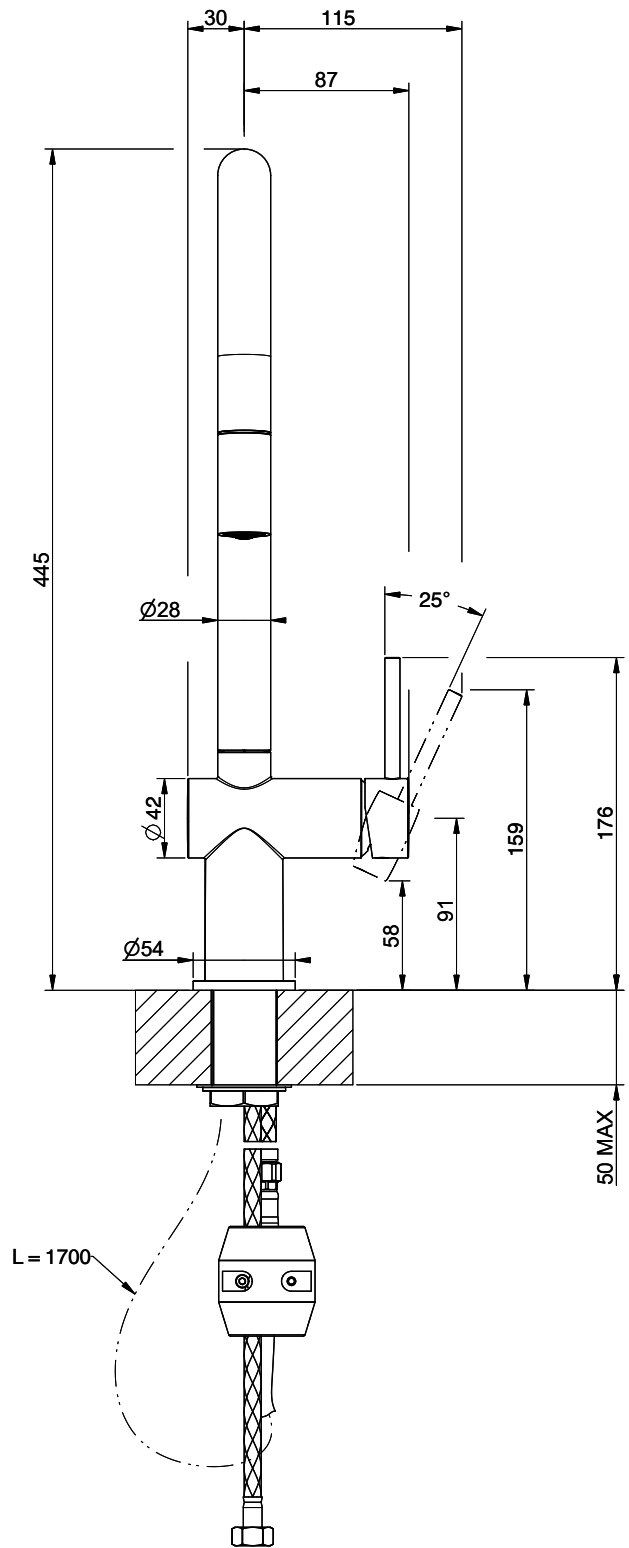

Suter Ambiano

[> Web link](#)

Serie
Suter Ambiano
Version
Side Lever C

Article no.
40.003.060.00

Model
Pull out spout
Surface
Chrome

Price CHF
345.- excl. VAT

Product description

Label Swiss Energy

Pivoting Range
360°

Flow Rate
8.00 (l / min (3bar))

Water jet
Normal jet

Type of spout
Spout with nylon hose

Lever position
Right

Water connection
Flexible connecting hose

Extra
Ceramic cartridge

GESSI