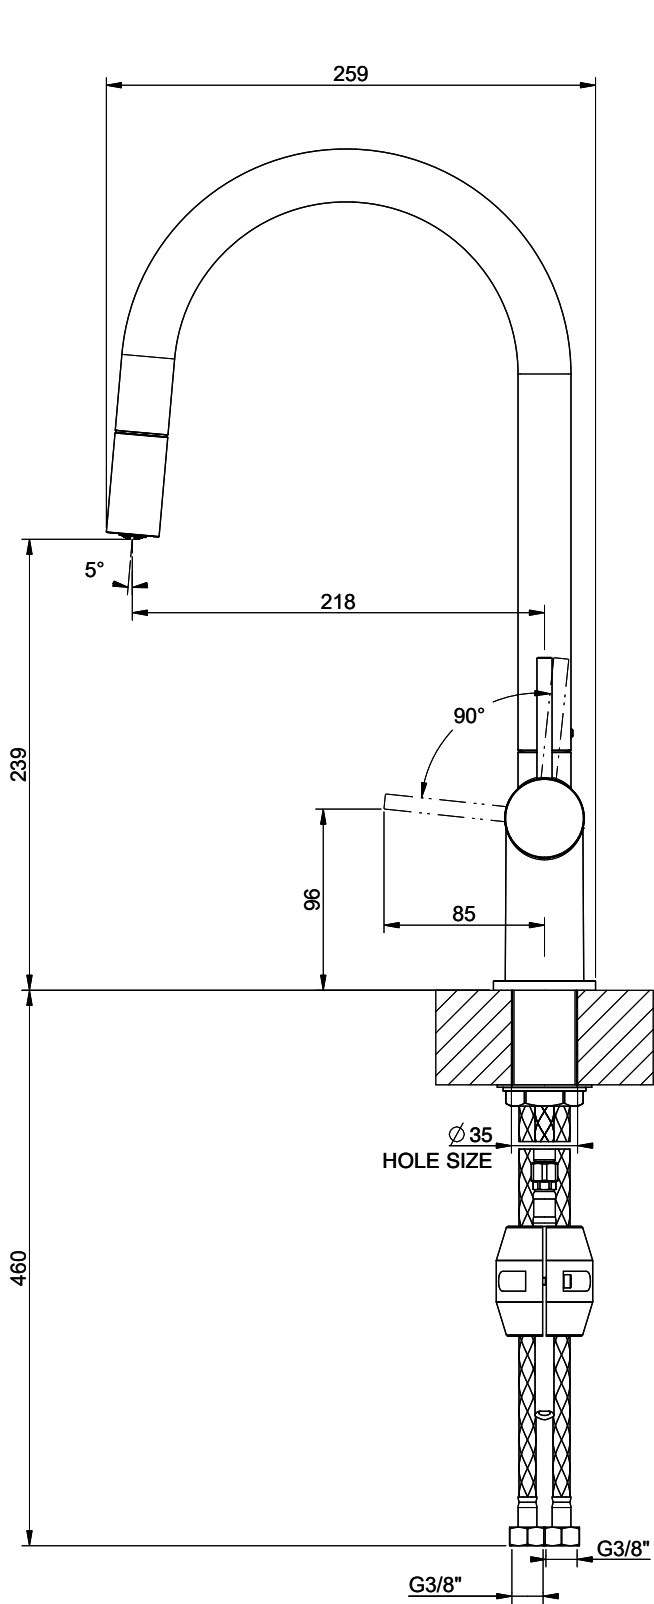

Suter Ambiano

[> Web link](#)

Serie
Suter Ambiano
Version
Side Lever C

Article no.
40.003.060.00

Model
Pull out spout
Surface
Chrome

Price CHF
345.- excl. VAT

Product description

Label Swiss Energy

Pivoting Range
360°

Flow Rate
8.00 (l / min (3bar))

Water jet
Normal jet

Type of spout
Spout with nylon hose

Lever position
Right

Water connection
Flexible connecting hose

Extra
Ceramic cartridge

GESSI