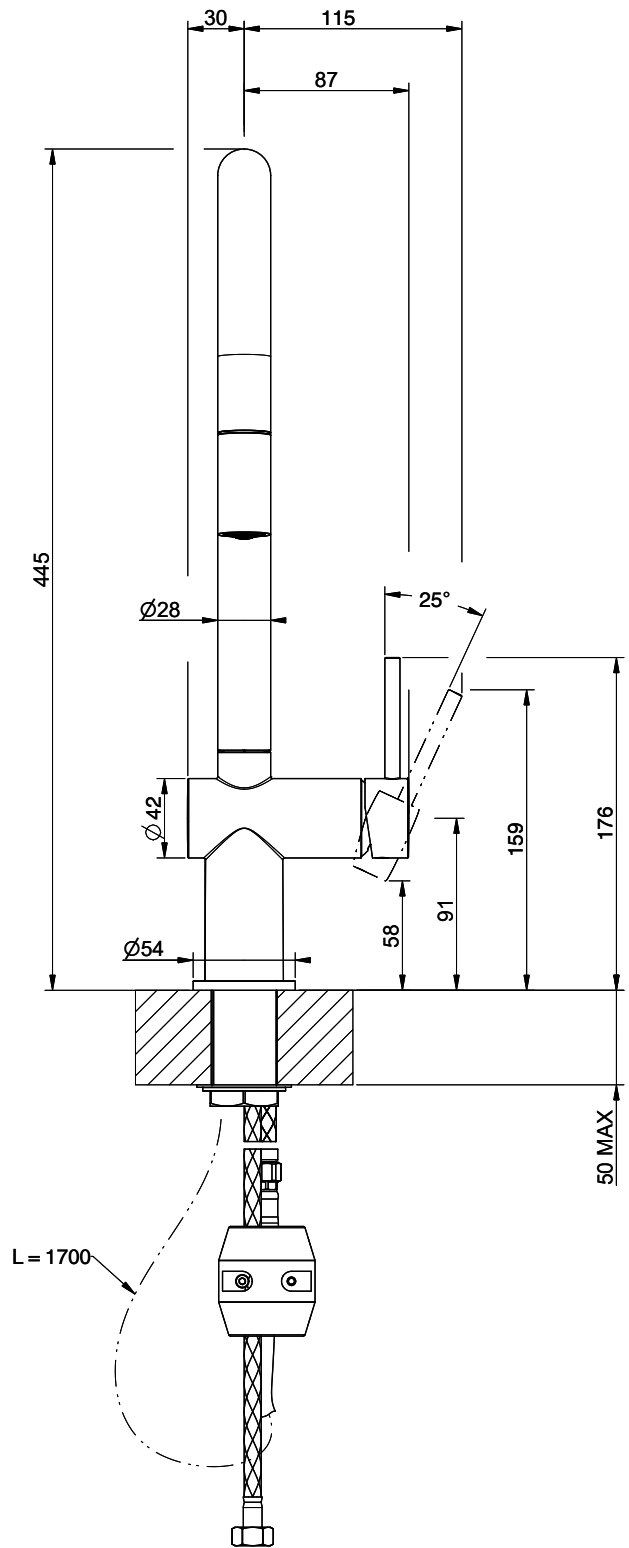

Suter Ambiano

[> Web link](#)

Serie
Suter Ambiano
Version
Side Lever C

Article no.
40.003.061.00

Model
Pull out spout
Surface
stainless steel finish

Price CHF
435.- excl. VAT

Product description

Label Swiss Energy

Pivoting Range
360°

Flow Rate
8.00 (l / min (3bar))

Water jet
Normal jet

Type of spout
Spout with nylon hose

Lever position
Right

Water connection
Flexible connecting hose

Extra
Ceramic cartridge

GESSI