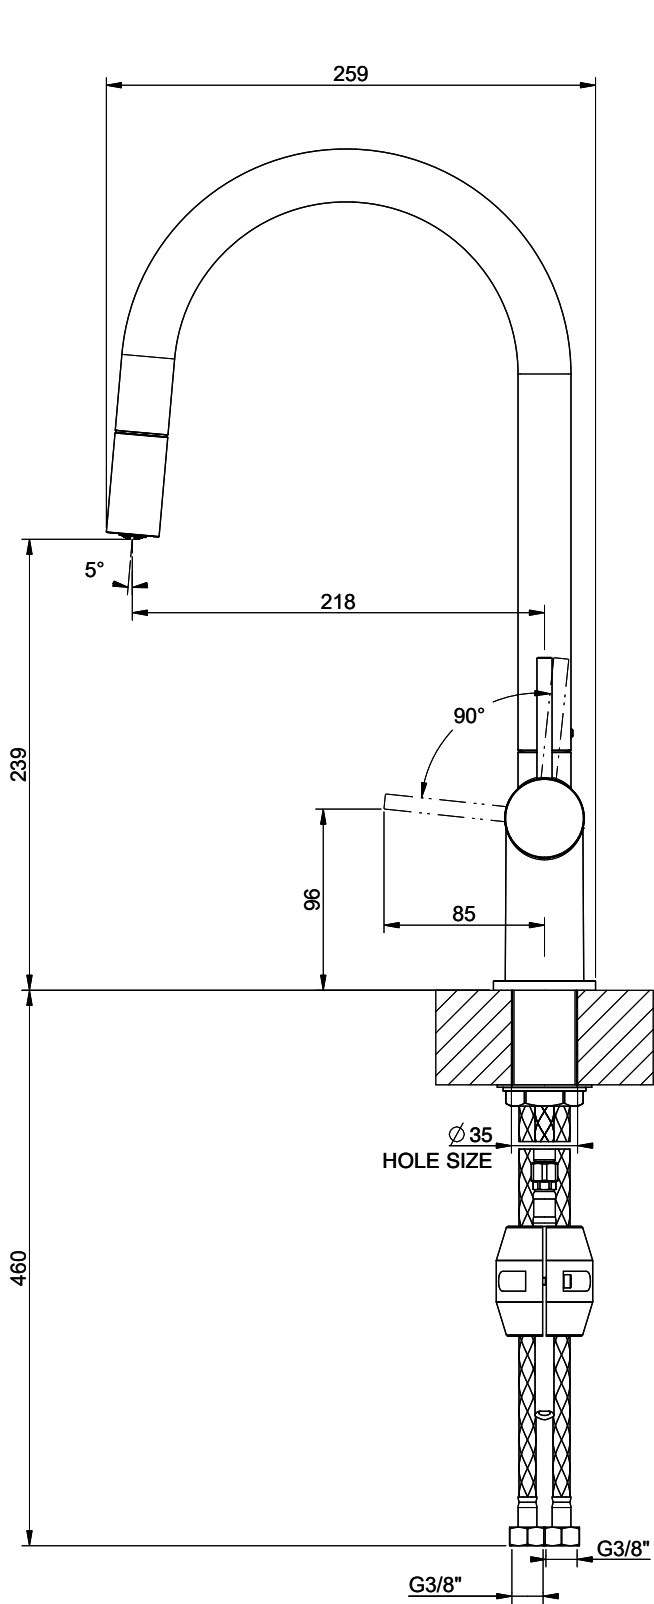

Suter Ambiano

[> Web link](#)

Serie
Suter Ambiano
Version
Side Lever C

Article no.
40.003.061.00

Model
Pull out spout
Surface
stainless steel finish

Price CHF
435.- excl. VAT

Product description

Label Swiss Energy

Pivoting Range
360°

Flow Rate
8.00 (l / min (3bar))

Water jet
Normal jet

Type of spout
Spout with nylon hose

Lever position
Right

Water connection
Flexible connecting hose

Extra
Ceramic cartridge

GESSI