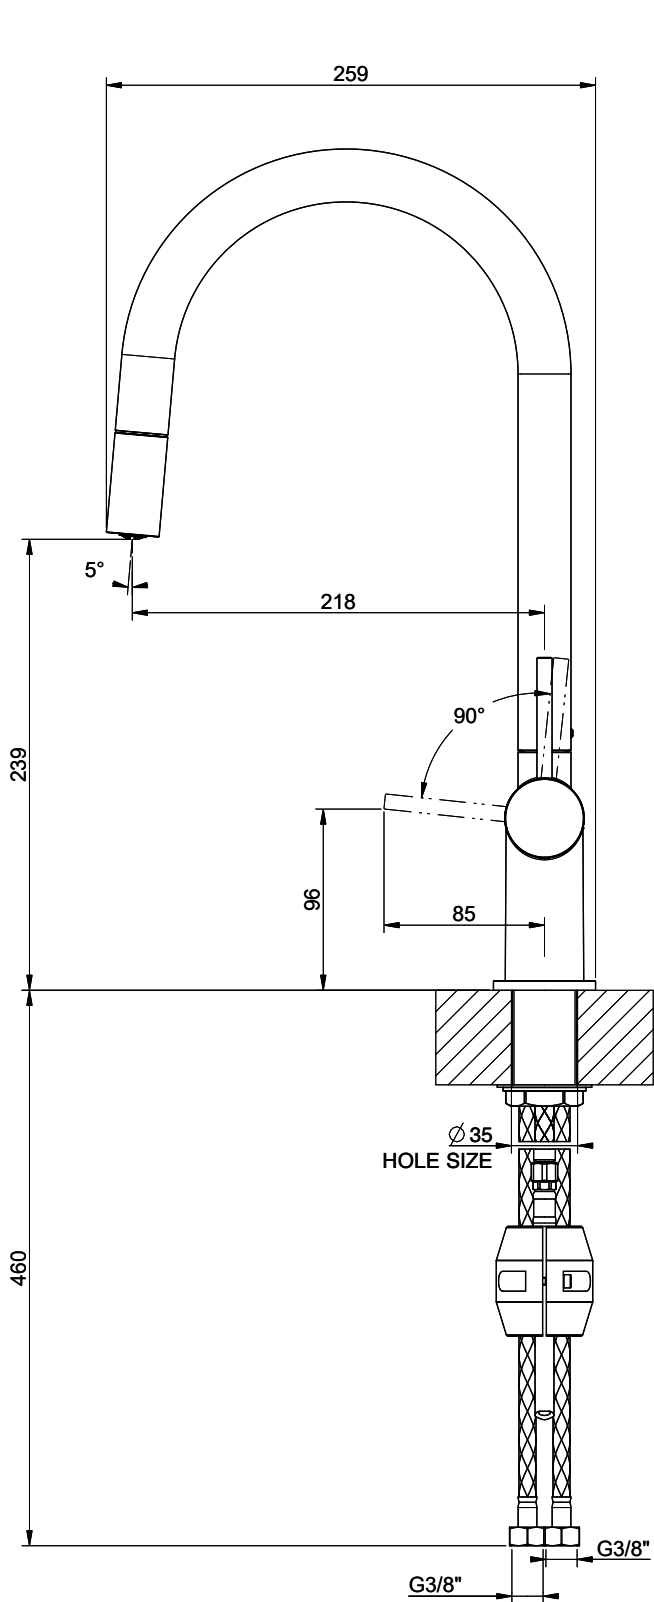

GESSI

AMBIANO 60486

MISCELATORE LAVELLO MONOCOMANDO DOCCINO ESTRAIBILE DA PIANO

Formato

A4

Dis.: GPF604860000A442

Gessi S.p.A. Parco Gessi, 13037 Serravalle Sesia (Vercelli) Italy Tel. 0039 0163 454111 Fax. 0039 0163 453150 www.gessi.com e-mail: gessi@gessi.it

This drawing by its legislation cannot be disclosed or reproduced without a written authorization released by GESSI S.p.A. - 2025 Copyright® GESSI S.p.A.