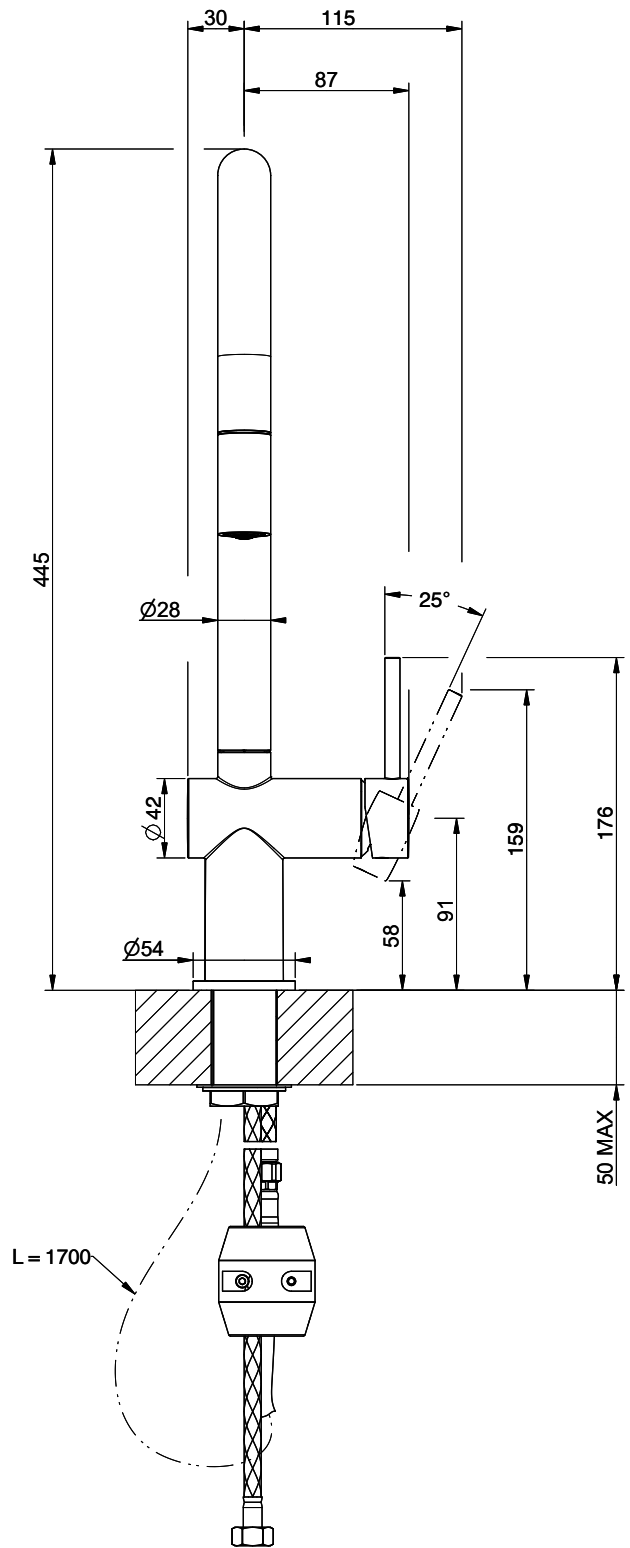

GESSI

AMBIANO 60486

MISCELATORE LAVELLO MONOCOMANDO DOCCINO ESTRAIBILE DA PIANO

Formato

A4

Dis.: GPF604860000A442

Gessi S.p.A. Parco Gessi, 13037 Serravalle Sesia (Vercelli) Italy Tel. 0039 0163 454111 Fax. 0039 0163 453150 www.gessi.com e-mail: gessi@gessi.it

This drawing by its legislation cannot be disclosed or reproduced without a written authorization released by GESSI S.p.A. - 2025 Copyright® GESSI S.p.A.