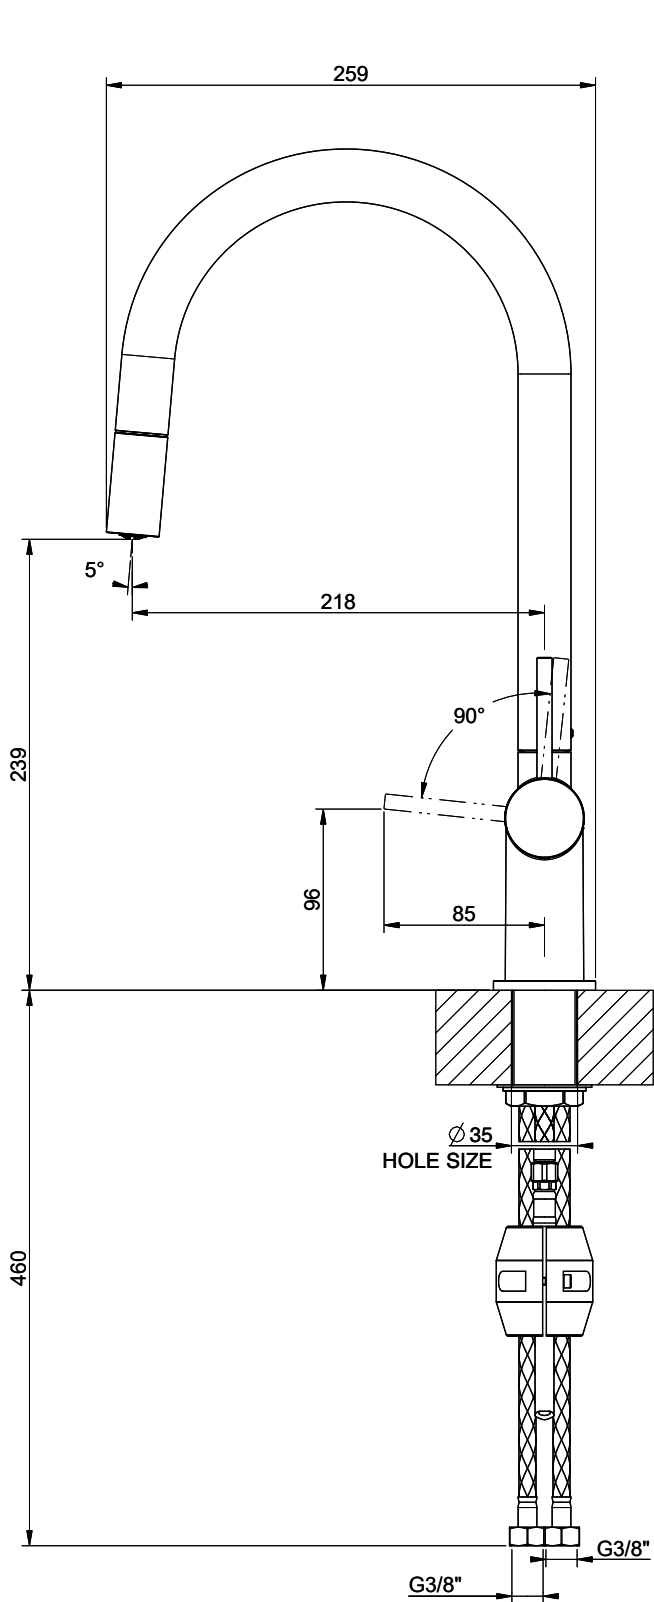

Suter Ambiano

[> Web link](#)

Serie
Suter Ambiano
Version
Side Lever C

Article no.
40.003.062.00

Model
Pull out spout
Surface
Powder coating black matt

Price CHF
435.- excl. VAT

Product description

Label Swiss Energy

Pivoting Range
360°

Flow Rate
8.00 (l / min (3bar))

Water jet
Normal jet

Type of spout
Spout with nylon hose

Lever position
Right

Water connection
Flexible connecting hose

Extra
Ceramic cartridge

GESSI