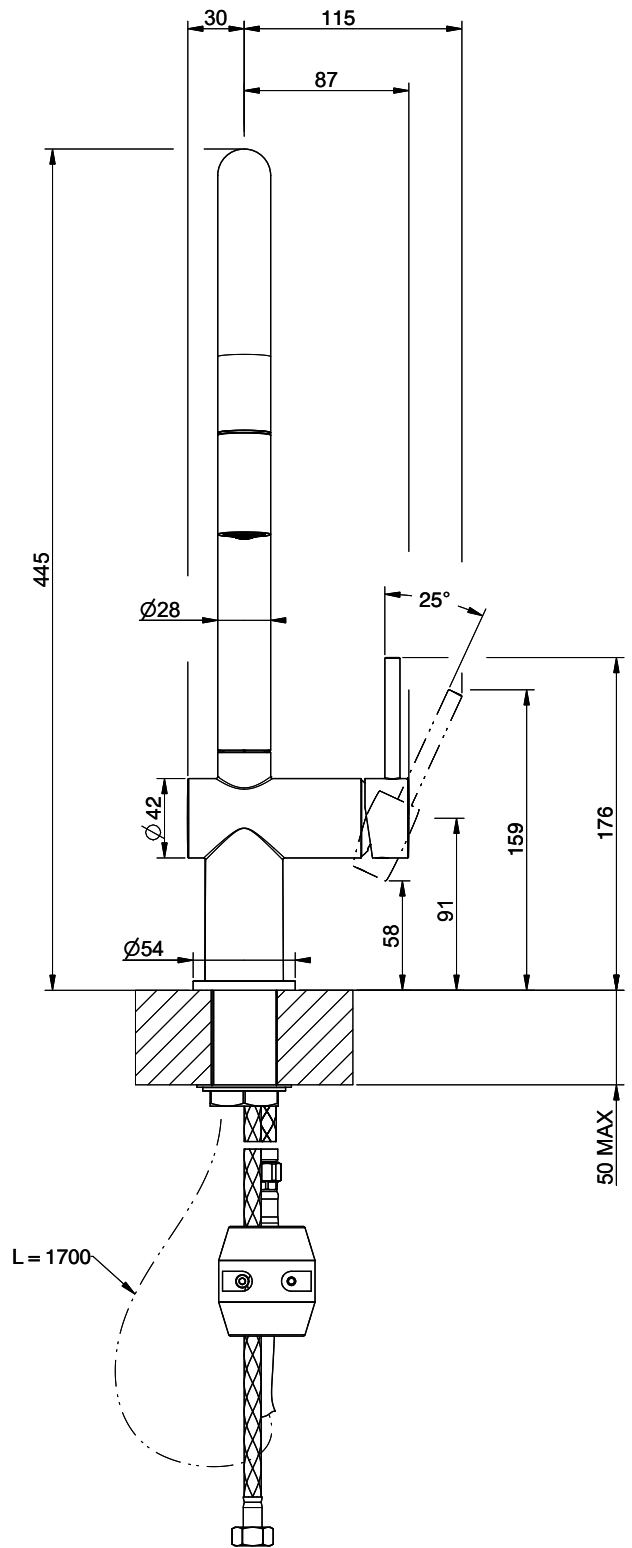

Suter Ambiano

[> Web link](#)

Serie
Suter Ambiano
Version
Side Lever C

Article no.
40.003.062.00

Model
Pull out spout
Surface
Powder coating black matt

Price CHF
435.- excl. VAT

Product description

Label Swiss Energy

Pivoting Range
360°

Flow Rate
8.00 (l / min (3bar))

Water jet
Normal jet

Type of spout
Spout with nylon hose

Lever position
Right

Water connection
Flexible connecting hose

Extra
Ceramic cartridge

GESSI