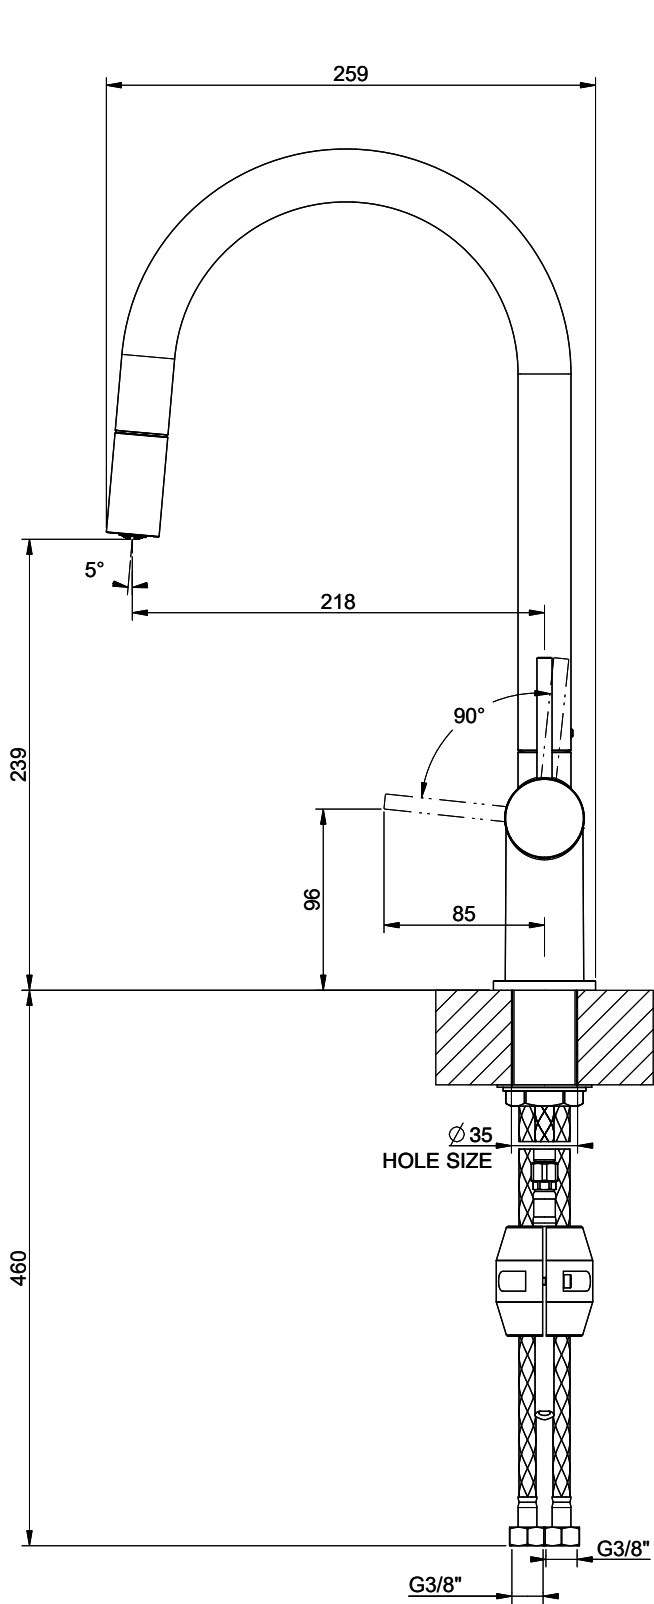

Suter Ambiano

[> Web link](#)

Serie
Suter Ambiano
Version
Side Lever C

Article no.
40.003.062.00

Model
Pull out spout
Surface
Powder coating black matt

Price CHF
435.- excl. VAT

Product description

Label Swiss Energy

Pivoting Range
360°

Flow Rate
8.00 (l / min (3bar))

Water jet
Normal jet

Type of spout
Spout with nylon hose

Lever position
Right

Water connection
Flexible connecting hose

Extra
Ceramic cartridge

L = 1700