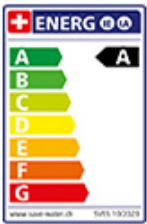

Pivoting Range
360°

Flow Rate
8.00 (l / min (3bar))

Water jet
Normal jet

Type of spout
Spout with nylon hose

Lever position
Right

Water connection
Flexible connecting hose

Extra
Ceramic cartridge

L = 1700