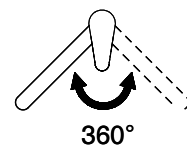

Pivoting Range
360°

Flow Rate
8.00 (l / min (3bar))

Water jet
Normal jet

Type of spout
Spout with nylon hose

Lever position
Right

Water connection
Flexible connecting hose

Extra
Ceramic cartridge

L = 1700