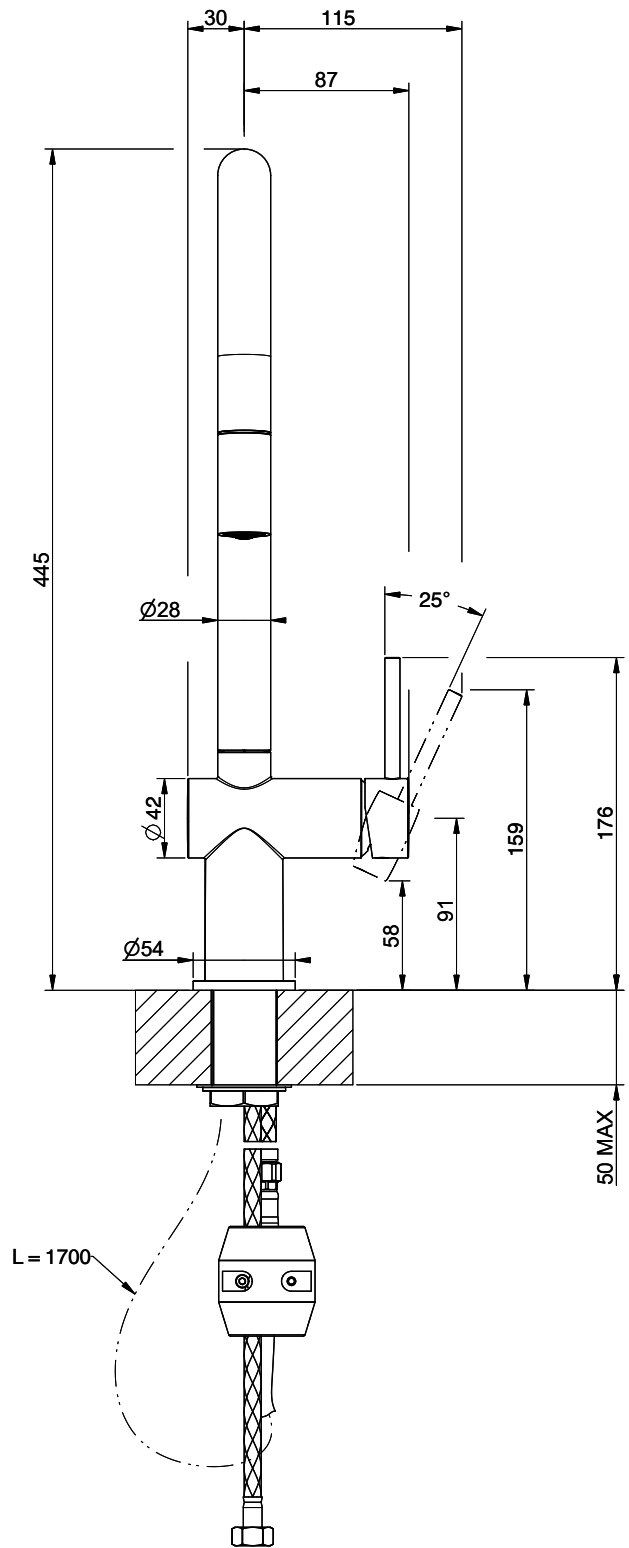

Suter Ambiano

[> Web link](#)

Serie
Suter Ambiano
Version
Side Lever C

Article no.
40.003.062.00

Model
Pull out spout
Surface
Powder coating black matt

Price CHF
435.- excl. VAT

Product description

Label Swiss Energy

Pivoting Range
360°

Flow Rate
8.00 (l / min (3bar))

Water jet
Normal jet

Type of spout
Spout with nylon hose

Lever position
Right

Water connection
Flexible connecting hose

Extra
Ceramic cartridge

L = 1700